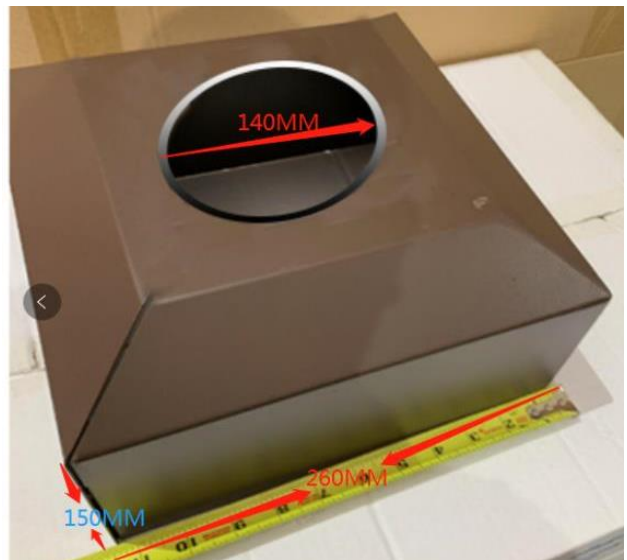

Light poles, brackets, pole base covers

6/4 meters poles-round and square

Pole comes with underground cage to stand

Standard round goose pole

Opening 2.36" fit SF directly

- LPL-4RP-LS
- LPL-4RP-LSS
- LPL-6RP-LS
- LPL-6RP-LSS
- LPL-6SP-LS

Pole base cage cover

LPL-polebase

Cover the pole base of square pole

LPL-polebase-RP

Cover the pole base of round pole

Custom Made ---

thousands pictures can be furnished upon request

BG-1401 H:3-5m