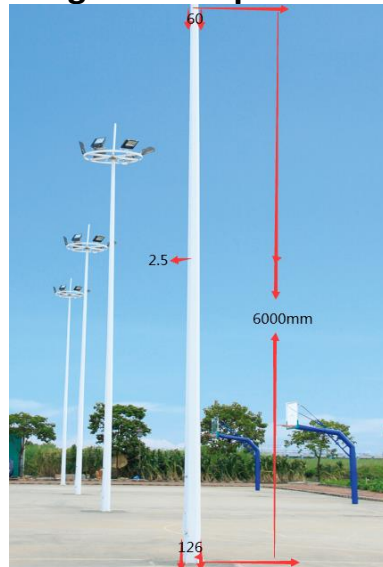

Light poles, brackets, pole base covers

6/4 meters poles-round and square

Pole comes with underground cage to stand

Standard round goose pole

Opening 2.36" fit SF directly

- LPL-4RP-LS
- LPL-4RP-LSS
- LPL-6RP-LS
- LPL-6RP-LSS
- LPL-6SP-LS

- 4 meters goose pole, round, Q235 steel
- 4 meters Straight pole, round
- 6 meters goose pole, round, Q235 steel
- 6 meters Straight pole, round
- 6 meters Straight pole, Square

straight round pole

Square Pole

Pole base cage cover

LPL-polebase

Cover the pole base of square pole

LPL-polebase-RP

Cover the pole base of round pole

Custom Made ---

thousands pictures can be furnished upon request

BG-1401 H:3-5m