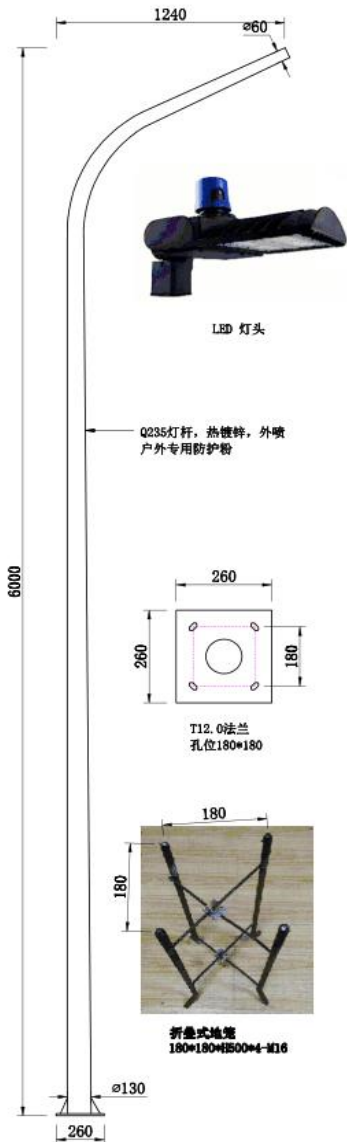

Light poles, brackets, pole base covers

6/4 meters poles-round and square

Pole comes with underground cage to stand

Standard round goose pole

Opening 2.36" fit SF directly

- LPL-4RP-LS
- LPL-4RP-LSS
- LPL-6RP-LS
- LPL-6RP-LSS
- LPL-6SP-LS

- 4 meters goose pole, round, Q235 steel
- 4 meters Straight pole, round
- 6 meters goose pole, round, Q235 steel
- 6 meters Straight pole, round
- 6 meters Straight pole, Square

straight round pole

Square Pole

Pole base cage cover

LPL-polebase

Cover the pole base of square pole

LPL-polebase-RP

Cover the pole base of round pole

Custom Made ---

thousands pictures can be furnished upon request

BG-1401 H:3-5m