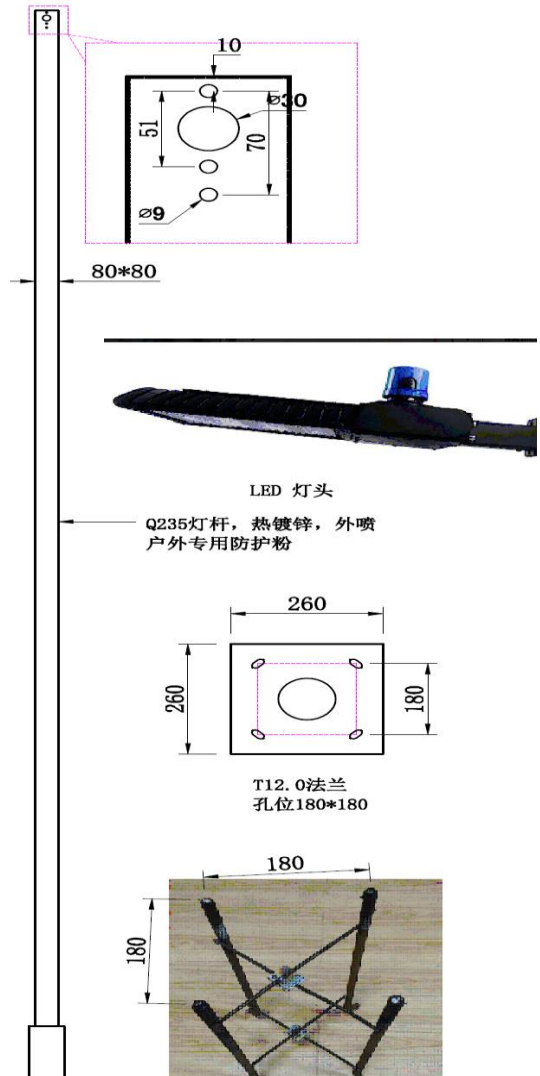

Light poles, brackets, pole base covers

6/4 meters poles-round and square

Pole comes with underground cage to stand

Standard round goose pole

Opening 2.36" fit SF directly

- LPL-4RP-LS
- LPL-4RP-LSS
- LPL-6RP-LS
- LPL-6RP-LSS
- LPL-6SP-LS

- 4 meters goose pole, round, Q235 steel
- 4 meters Straight pole, round
- 6 meters goose pole, round, Q235 steel
- 6 meters Straight pole, round
- 6 meters Straight pole, Square

straight round pole

Square Pole

Pole base cage cover

LPL-polebase

Cover the pole base of square pole

LPL-polebase-RP

Cover the pole base of round pole

Custom Made ---

thousands pictures can be furnished upon request

BG-1401 H:3-5m