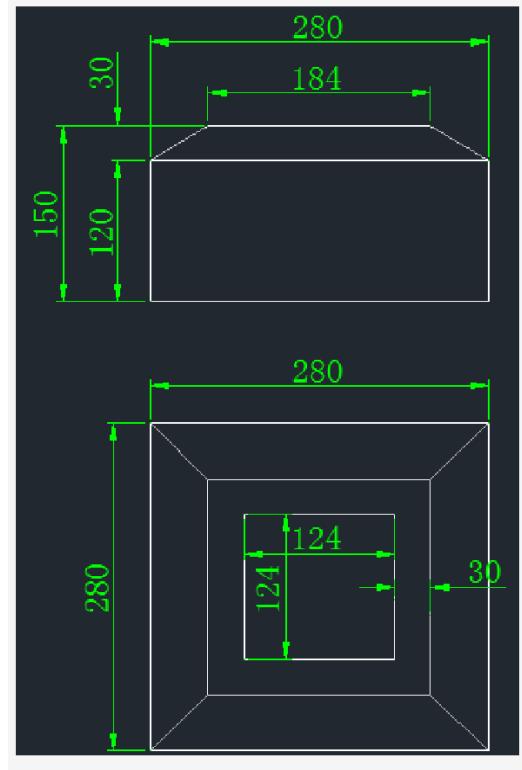

Light poles, brackets, pole base covers

6/4 meters poles-round and square

Pole comes with underground cage to stand

Standard round goose pole

Opening 2.36" fit SF directly

- LPL-4RP-LS
- LPL-4RP-LSS
- LPL-6RP-LS
- LPL-6RP-LSS
- LPL-6SP-LS

- 4 meters goose pole, round, Q235 steel
- 4 meters Straight pole, round
- 6 meters goose pole, round, Q235 steel
- 6 meters Straight pole, round
- 6 meters Straight pole, Square

straight round pole

Square Pole

Pole base cage cover

LPL-polebase

Cover the pole base of square pole

LPL-polebase-RP

Cover the pole base of round pole

Custom Made ---

thousands pictures can be furnished upon request

BG-1401 H:3-5m