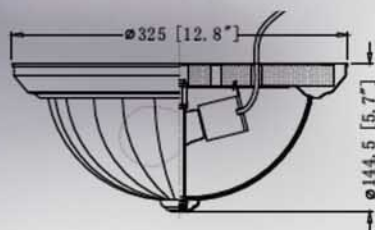

CM-753SN-2P: Brush Nickle, 2 lamps GU24 base, Diam. 13"

CM-753AB-2P : Antique Brass, 2 lamps GU24 base, Diam. 13"

CM-753WP-2P : Weathered Patina, 2 lamps GU24 base, Diam. 13"

CM-753WH-2P: White, 2 lamps GU24 base, Diam. 13"

CM-753SN-3P : Brush Nickle, 3 lamps GU24 base, Diam. 15"

CM-753AB-3P : Antique Brass, 3 lamps GU24 base, Diam. 15"

CM-753WP-3P : Weathered Patina, 3 lamps GU24 base, Diam. 15"

CM-753WH-3P : White, 3 lamps GU24 base, Diam. 15"