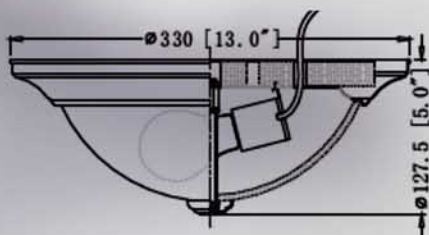

CM-453SN-2P : Brush Nickle, 2 lamps GU24 base, Diam. 13"

CM-453AB-2P : Antique Brass, 2 lamps GU24 base, Diam. 13"

CM-453ORB-2P : ORB Finish, 2 lamps GU24 base, Diam. 13"

CM-453WP-2P : Weathered Patina, 2 lamps GU24 base, Diam. 13"

CM-453WH-2P : White, 2 lamps GU24 base, Diam. 13"

CM-453SN-3P : Brush Nickle, 3 lamps GU24 base, Diam. 15"

CM-453AB-3P : Antique Brass, 3 lamps GU24 base, Diam. 15"

CM-453ORB-3P : ORB Finish, 3 lamps GU24 base, Diam. 15"

CM-453WP-3P : Weathered Patina, 3 lamps GU24 base, Diam. 15"

CM-453WH-3P : White, 3 lamps GU24 base, Diam. 15"