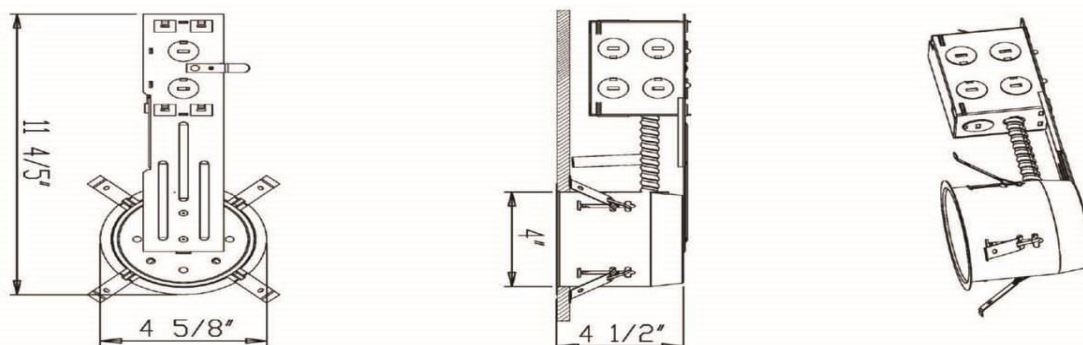

[Email: deeproof@aol.com](mailto:deeproof@aol.com) deeproof@verizon.net deeprooffg@gmail.com

DN-05 S-GU: 4" Line Voltage, Shallow Remodel, Non-IC.

**Lamp: GU10 Base MR16 LED 5,6,7 watts, Halogen 120V 50W MAX
Height: 4-1/2"**

The DN-05S-GU is designed for use in non-insulated ceiling or for insulated ceiling but insulation must be kept 3" from all sides of the housing.

Junction Box

Listed for through branch circuit wiring.

Contains six 7/8" knockouts.

Remodel Clips

Three remodel clips secure housing and accommodates 1/2" and 5/8" ceiling materials.

Support Spring

Support Spring helps support weight of junction box and transformer. Automatically adjust for different ceiling materials.