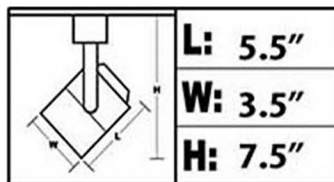

Roundback built-in LED