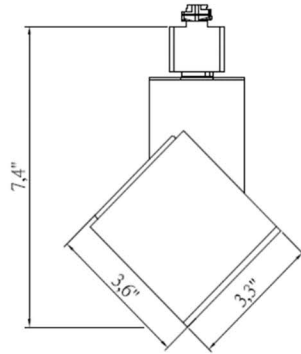

Item Codes

LTW-690XL-D27(W/B)	40W, 3200 Lumen, 2700K, White/Black
LTW-690XL-D35(W/B)	40W, 3200 Lumen, 3500K, White/Black
LTW-690XL-D50(W/B)	40W, 3200 Lumen, 5000K, White/Black
LTW-690XL-D65(W/B)	40W, 3200 Lumen, 6500K, White/Black
LTW-690XL-D27C90(W/B)	40W, 2700K, CRI 90, White/Black
LTW-690XL-D35C90(W/B)	40W, 3500K, CRI 90, White/Black
LTW-690XL-D50C90(W/B)	40W, 5000K, CRI 90, White/Black
LTW-690XL-D65C90(W/B)	40W, 6500K, CRI 90, White/Black
LTW-690L-D27(W/B)	30W, 2400 Lumen, 2700K, White/Black
LTW-690L-D35(W/B)	30W, 2400 Lumen, 3500K, White/Black
LTW-690L-D50(W/B)	30W, 2400 Lumen, 5000K, White/Black
LTW-690L-D65(W/B)	30W, 2400 Lumen, 6500K, White/Black