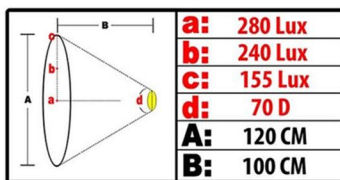

Roundback built-in LED