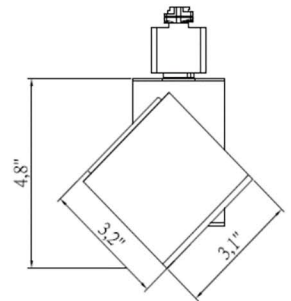

Item Codes

LTW-690XL-D27(W/B)	40W, 3200 Lumen, 2700K, White/Black
LTW-690XL-D35(W/B)	40W, 3200 Lumen, 3500K, White/Black
LTW-690XL-D50(W/B)	40W, 3200 Lumen, 5000K, White/Black
LTW-690XL-D65(W/B)	40W, 3200 Lumen, 6500K, White/Black
LTW-690XL-D27C90(W/B)	40W, 2700K, CRI 90, White/Black
LTW-690XL-D35C90(W/B)	40W, 3500K, CRI 90, White/Black
LTW-690XL-D50C90(W/B)	40W, 5000K, CRI 90, White/Black
LTW-690XL-D65C90(W/B)	40W, 6500K, CRI 90, White/Black
LTW-690L-D27(W/B)	30W, 2400 Lumen, 2700K, White/Black
LTW-690L-D35(W/B)	30W, 2400 Lumen, 3500K, White/Black
LTW-690L-D50(W/B)	30W, 2400 Lumen, 5000K, White/Black
LTW-690L-D65(W/B)	30W, 2400 Lumen, 6500K, White/Black