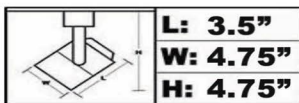

LTV-609XL ---

 LED	Built-in 18 W	 LUM	1500	 CRI	85	 Dimmable	YES