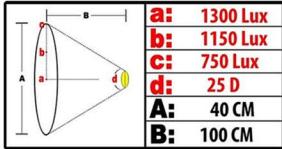

Goose Neck

Item Codes

LTM-311G24-D30W :	7 Watts, 600 Lumen, Goose Neck 24", Dimmable, 3000 K, 25°, White
LTM-311G24-D30B :	7 Watts, 600 Lumen, Goose Neck 24", Dimmable, 3000 K, 25°, Black
LTM-311G24-D30ST :	7 Watts, 600 Lumen, Goose Neck 24", Dimmable, 3000 K, 25°, Steel
LTM-311G36-D30W :	7 Watts, 600 Lumen, Goose Neck 36", Dimmable, 3000 K, 25°, White
LTM-311G36-D30B :	7 Watts, 600 Lumen, Goose Neck 36", Dimmable, 3000 K, 25°, Black
LTM-311G36-D30ST :	7 Watts, 600 Lumen, Goose Neck 36", Dimmable, 3000 K, 25°, Steel
LTM-311G24-D50W :	7 Watts, 600 Lumen, Goose Neck 24", Dimmable, 5000 K, 25°, White
LTM-311G24-D50B :	7 Watts, 600 Lumen, Goose Neck 24", Dimmable, 5000 K, 25°, Black
LTM-311G24-D50ST :	7 Watts, 600 Lumen, Goose Neck 24", Dimmable, 5000 K, 25°, Steel
LTM-311G36-D50W :	7 Watts, 600 Lumen, Goose Neck 36", Dimmable, 5000 K, 25°, White
LTM-311G36-D50B :	7 Watts, 600 Lumen, Goose Neck 36", Dimmable, 5000 K, 25°, Black
LTM-311G36-D50ST :	7 Watts, 600 Lumen, Goose Neck 36", Dimmable, 5000 K, 25°, Steel
LTM-311G24-D65W :	7 Watts, 600 Lumen, Goose Neck 24", Dimmable, 6500 K, 25°, White
LTM-311G24-D65B :	7 Watts, 600 Lumen, Goose Neck 24", Dimmable, 6500 K, 25°, Black
LTM-311G24-D65ST :	7 Watts, 600 Lumen, Goose Neck 24", Dimmable, 6500 K, 25°, Steel
LTM-311G36-D65W :	7 Watts, 600 Lumen, Goose Neck 36", Dimmable, 6500 K, 25°, White
LTM-311G36-D65B :	7 Watts, 600 Lumen, Goose Neck 36", Dimmable, 6500 K, 25°, Black
LTM-311G36-D65ST :	7 Watts, 600 Lumen, Goose Neck 36", Dimmable, 6500 K, 25°, Steel