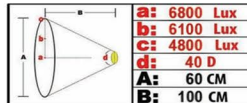

LTV-609XL ---

 LED	Built-in 18 W	 LUM	1500	 CRI	85	 Dimmable	YES