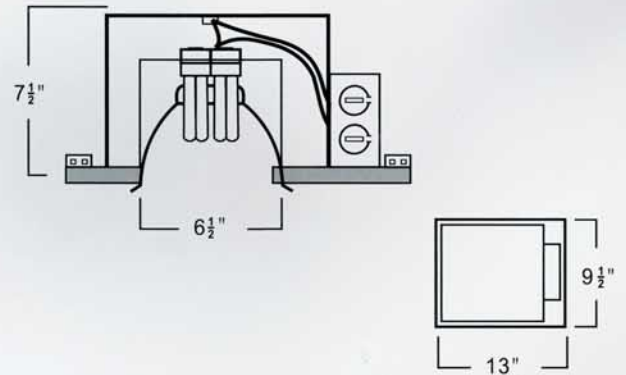

Listings

- UL Damp Location, Feed Through
- CSA Certified
- WSEC for Air Tight

DD601IC-DW-1HU : Dimmable

IC (AIR TIGHT), NEW CONSTRUCTION, VERTICAL
DOUBLE WALL
Lamps: 1X26, 1X32, 1X42 Watt CFL
Ballast: Deep Roof 98/99% HPF, 100-277 VAC input
1-100% dimmable, 0-10 VDC interface