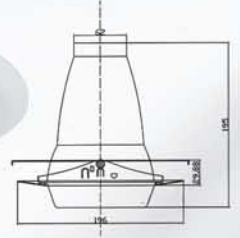

DPT67F

Fresnel
White Trim
Cone Reflector

DPT67D

Drop Opal
White Trim
Cone Reflector