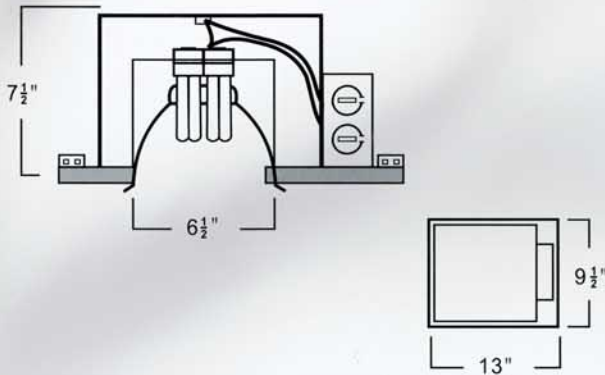

6" COMPACT FLUORESCENT, NON DIMMING AND DIMMABLE

6" COMPACT FLUORESCENT, NON DIMMING AND DIMMABLE

DP601IC-DW-1HU : Non Dimming

IC, DOUBLE WALL NEW CONSTRUCTION, VERTICAL
Lamps: 1X26, 1X32, 1X42 Watt CFL
Ballast: Advance HPF, 120-277 Intellivolt

Housing Features

- For direct contact with thermal insulation
- Thermally Protected
- Wire Through Junction Box
- Four Romex pry-outs with strain relief
- Adjustable Hanger Bar with 16" to 24" joist span
- 7 1/2" height allows use in 2"x8" joist construction
- Housing adjusts to accommodate up to 2" thick ceilings

Listings

- UL Damp Location, Feed Through
- CSA Certified
- WSEC for Air Tight

DD601IC-DW-1HU : Dimmable

IC (AIR TIGHT), NEW CONSTRUCTION, VERTICAL
DOUBLE WALL
Lamps: 1X26, 1X32, 1X42 Watt CFL
Ballast: Deep Roof 98/99% HPF, 100-277 VAC input
1-100% dimmable, 0-10 VDC interface