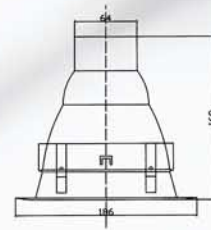

DPT675D

Drop Opal
Chrome Reflector
White Ring
Cone Reflector