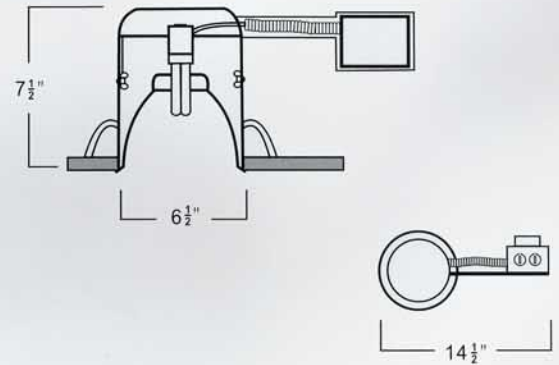

Housing Features

- For Non-Insulated ceiling or 3" space between Housing and Insulation
- Thermally Protected
- Wire Through Junction Box
- Four Romex pry-outs with strain relief
- Unit slips through 6 1/2" ceiling opening
- Four Remodeling clips secure housing and accommodate various ceiling thickness

Listings

- UL Damp Location, Feed Through
- CSA Certified

Housing Features

- For Non-Insulated ceiling or 3" space between Housing and Insulation
- Thermally Protected
- Wire Through Junction Box
- Four Romex pry-outs with strain relief
- Unit slips through 6 1/2" ceiling opening
- Four Remodeling clips secure housing and accommodate various ceiling thickness