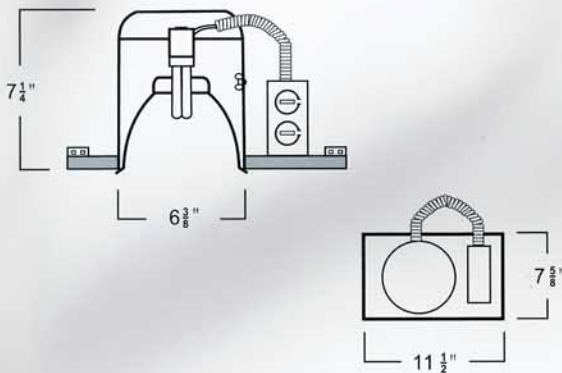

6" COMPACT FLUORESCENT, NON DIMMING AND DIMMABLE

DP601IC(AT)-1HU : Non Dimming DD601IC(AT)-1HU : Dimmable

IC(AIR TIGHT), NEW CONSTRUCTION, VERTICAL

Lamps: 1x26 Watt CFL

Ballast: Advance HPF, 120-277 Intellivolt

Dimming Ballast: Deep Roof 98/99% HPF, 100-277 VAC input
1-100% Dimmable, 0-10 VDC interface

Housing Features

- For direct contact with thermal insulation
- Thermally Protected
- Wire Through Junction Box
- Four Romex pry-outs with strain relief
- Adjustable Hanger Bar up 24" and can be repositioned 90 for easy installation
- Housing adjusts to accommodate up to 2" thick ceilings
- Insulation Contact

Listings

- UL Damp Location, Feed Through
- CSA Certified
- WSEC for Air Tight

DP601ICR(AT)-1HU : Non Dimming DD601ICR(AT)-1HU : Dimmable

IC(AIR TIGHT), REMODEL, VERTICAL

Lamps: 1x26 Watt CFL

Ballast: Advance HPF, 120-277 Intellivolt

Dimming Ballast: Deep Roof 98/99% HPF, 100-277 VAC input
1-100% Dimmable, 0-10 VDC interface