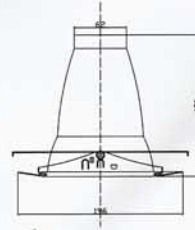

6" COMPACT FLUORESCENT, NON DIMMING AND DIMMABLE

6" COMPACT FLUORESCENT, NON DIMMING AND DIMMABLE

DPT67A

Albalite
White Trim
Cone Reflector

DPT67F

Fresnel
White Trim
Cone Reflector

DPT67D

Drop Opal
White Trim
Cone Reflector

DPT67AG

Albalite
Gold Trim
Cone Reflector

DPT67F

Fresnel
Gold Trim
Cone Reflector

DPT67D

Drop Opal
Gold Trim
Cone Reflector

DPT67AC

Albalite
Chrome Trim
Cone Reflector

DPT67FC

Fresnel
Chrome Trim
Cone Reflector

DPT67DC

Drop Opal
Chrome Trim
Cone Reflector

DPT67AS

Albalite
Satin Nickel Trim
Cone Reflector

DPT67FS

Fresnel
Satin Nickel Trim
Cone Reflector

DPT67DS

Drop Opal
Satin Nickel Trim
Cone Reflector