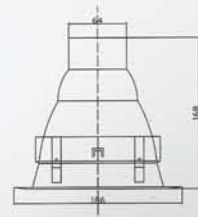

DPT658CW
Reflector with White Baffle

6" COMPACT FLUORESCENT, NON DIMMING AND DIMMABLE