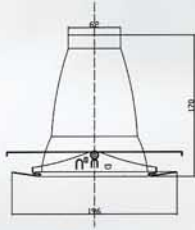

6" COMPACT FLUORESCENT, NON DIMMING AND DIMMABLE

6" COMPACT FLUORESCENT, NON DIMMING AND DIMMABLE

DPT67A

Albalite
White Trim
Cone Reflector