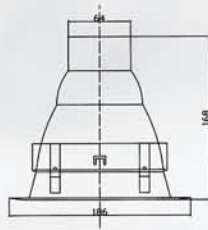

6" COMPACT FLUORESCENT, NON DIMMING AND DIMMABLE

DPT671D

Drop Opal
Black Baffle
White Ring
Cone Reflector