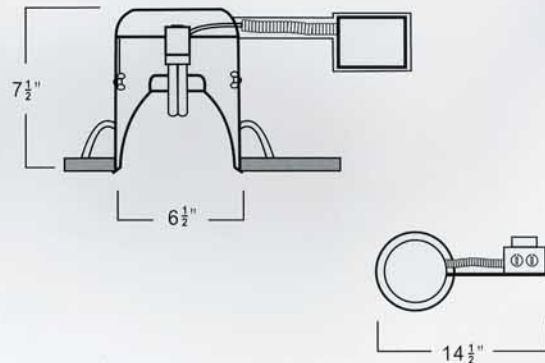

Dimming Ballast: Deep Roof 98/99% HPF, 100-277 VAC input
1-100% Dimmable, 0-10 VDC interface

Housing Features

- For direct contact with thermal insulation
- Thermally Protected
- Wire Through Junction Box
- Four Romex pry-outs with strain relief
- Unit slips through 6 1/2" ceiling opening
- Four Remodeling clips secure housing and accommodate various ceiling thickness
- Insulation Contact