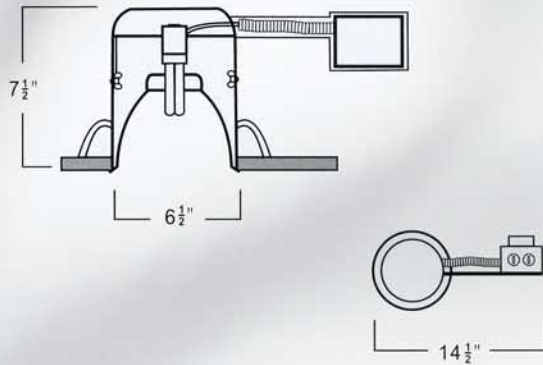

6" COMPACT FLUORESCENT, NON DIMMING AND DIMMABLE

6" COMPACT FLUORESCENT, NON DIMMING AND DIMMABLE

DP601R-1HU : Non Dimming

Non-IC, REMODEL, VERTICAL

Lamps: 1X26, 1X32, 1X42 Watt CFL

Ballast: Advance HPF, 120-277 Intellivolt