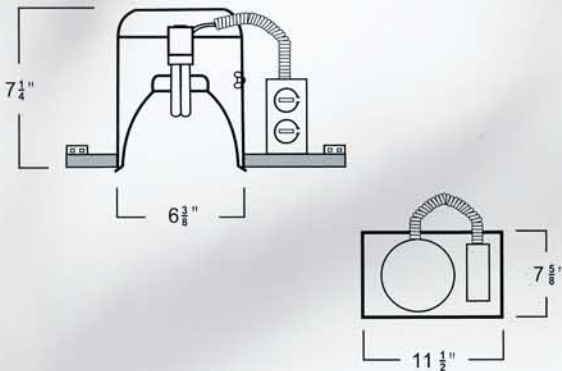

6" COMPACT FLUORESCENT, NON DIMMING AND DIMMABLE

DP601N-1HU : Non Dimming

Non-IC, NEW CONSTRUCTION, VERTICAL
Lamps : 1x26, 1x32, 1x42 watts CFL
Ballast : Advance HPF, 120-277 Intellivolt