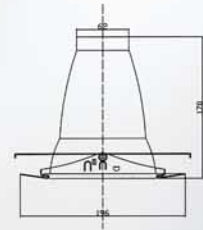

DPT658CB
Regressed Baffle
Chrome Cone Reflector
PLC Lamps