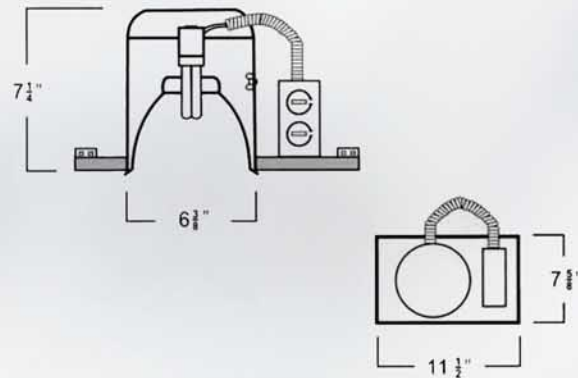

DD601N-1HU : Dimmable

Non-IC, NEW CONSTRUCTION, VERTICAL
Lamps : 1x26, 1x32, 1x42 watts CFL
Ballast : Deep Roof 98/99 % HPF, 100 - 277 VAC input
1 - 100 % dimmable, 0 - 10 VDC interface