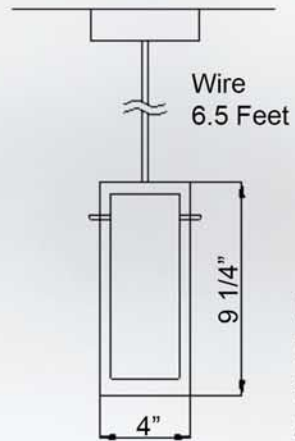

Pendant Lighting

PJ108

Jade Delight

PJ106

Aqua Virtue

PJ107

Orange CoCo

Inner Glass : 3" x 8"
E27 Socket
Spril CFL 18 W, 25 W
A Lamp 60 W