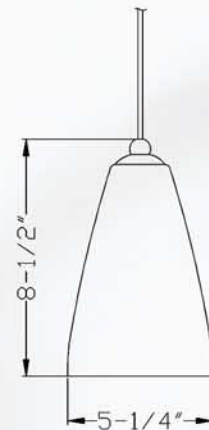

Pendant Lighting

PJ108

Jade Delight

PJ106

Aqua Virtue

PJ107

Orange CoCo

Inner Glass : 3" x 8"
E27 Socket
Spril CFL 18 W, 25 W
A Lamp 60 W

PJ1054

PJ1053

PJ1052

Pendant Lighting

PJ101

Vintage Aroma

E27 Socket
Spiral CFL 18 W, 25 W
A Lamp 60 W

PJ105