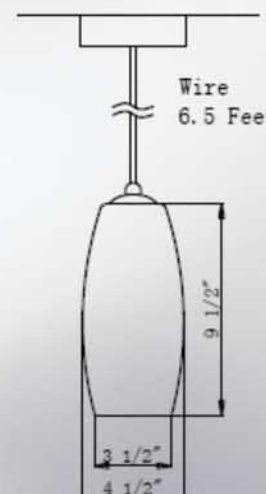

E27 Socket
Spiral CFL 18 W, 25 W
A Lamp 60 W

PJ102

Jolly Feast

E27 Socket
Spiral CFL 18 W, 25 W
A Lamp 60 W

PJ104

Watermelon

E27 Socket
Spiral CFL 18 W, 25 W
A Lamp 60 W