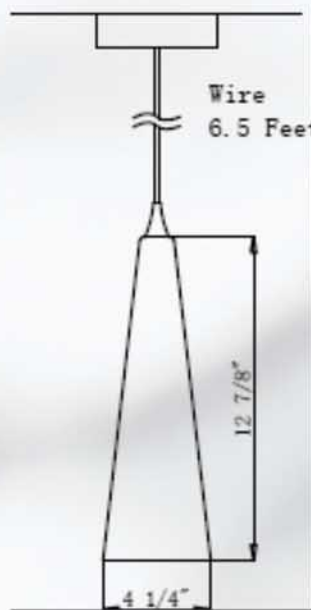

Pendant Lighting

PJ108

Jade Delight

PJ106

Aqua Virtue

PJ107

Orange CoCo

Inner Glass : 3" x 8"
E27 Socket
Spril CFL 18 W, 25 W
A Lamp 60 W

PJ1054

PJ1053

PJ1052

Pendant Lighting

PJ101

Vintage Aroma

E27 Socket
Spiral CFL 18 W, 25 W
A Lamp 60 W

PJ105