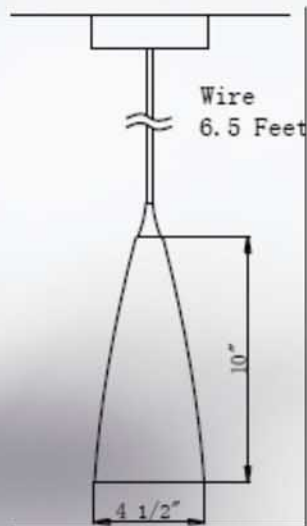

PJ102

Jolly Feast

E27 Socket
Spiral CFL 18 W, 25 W
A Lamp 60 W