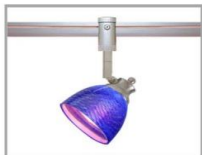

RTS1-651
(WH/SN/DB)
651 Glass, Track light

RTS2-651
(WH/SN/DB)