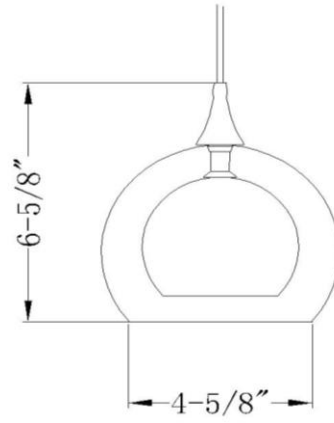

RPL330 series