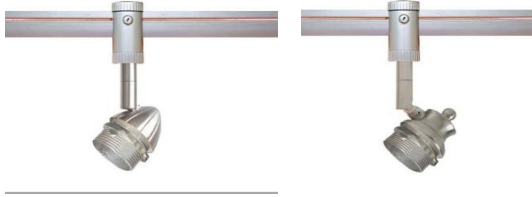

[Email: deeproof@aol.com](mailto:deeproof@aol.com) deeproof@verizon.net deeproofgg@gmail.com

Rail Track System Information

Line Voltage -----

Rail Trunk Pack :

- RMC - Rail main canopy Stand 1 ps**
- RT - Rail trunk 4 or 9 or 12 feet 1 ps**
- RCS - Rail trunk ceiling support, 2 for 4 feet, 4 for 9 feet, 5 for 12 feet**
- RTE - Rail trunk end cap 2 ps**
- RHW - Rail installation hardware pack**

Light Shaft - Color match the rail track package

Rail Track Lights Shaft -

RTS1-WH :	Track Light Shaft White, GU10 socket
RTS1-SN :	Track Light Shaft Satin Nickle, GU10 socket
RTS1-DB :	Track Light Shaft Dark Bronze, GU10 socket
RTS2-WH :	Track Light Shaft White, GU10 socket
RTS2-SN :	Track Light Shaft Satin Nickle, GU10 socket
RTS2-DB :	Track Light Shaft Dark Bronze, GU10 socket