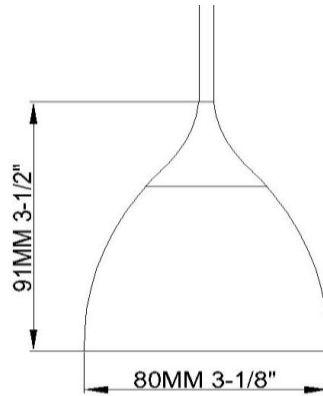

RTS1-654
 (WH/SN/DB)
 654 Glass, Track light

RTS2-654
 (WH/SN/DB)

RTS1-655
 (WH/SN/DB)
 655 Glass, Track light

RTS2-655
 (WH/SN/DB)

Pendant Glasses

RPL300 series

Pendant lights come with E26/27 medium socket
6 feet cable cord (custom specified if required)