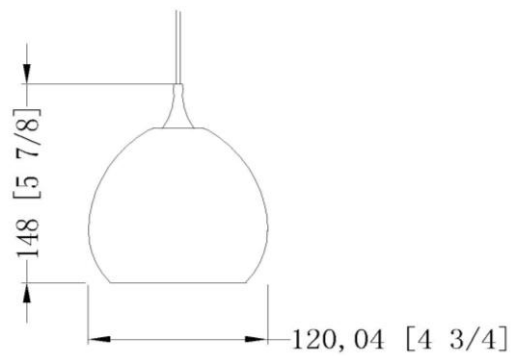

RPL501 series

RPL50111SN