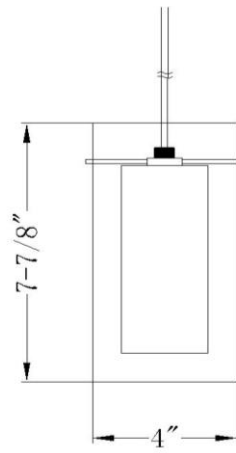

RPL380 series