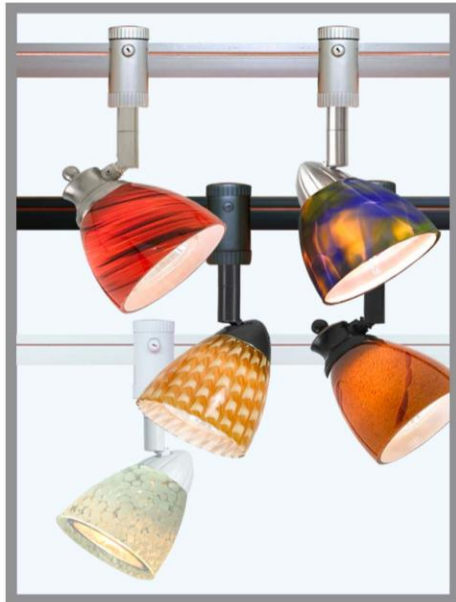

Light Shaft - Color match the rail track package

Rail Track Lights Shaft -

RTS1-WH :	Track Light Shaft White, GU10 socket
RTS1-SN :	Track Light Shaft Satin Nickle, GU10 socket
RTS1-DB :	Track Light Shaft Dark Bronze, GU10 socket
RTS2-WH :	Track Light Shaft White, GU10 socket
RTS2-SN :	Track Light Shaft Satin Nickle, GU10 socket
RTS2-DB :	Track Light Shaft Dark Bronze, GU10 socket

Rail Pendant Lights Shaft -

RPS-WH :	Pendant Light Shaft White
RPS-SN :	Pendant Light Shaft Satin Nickle
RPS-DB :	Pendant Light Shaft Dark Bronze

Track Lamp Glasses

GU10 socket

RTG-001-MCP (WH/SN/DB) :	Metal cup, Track light, in white/satin nickle/dark bronze
RTG-001-MSH (WH/SN/DB) :	Mesh metal, Track light, in white/satin nickle/dark bronze

RTG-002WK :	White Overcast Glass, Track light
RTG-002WP :	White Plain Glass, Track light
RTG-002WSP :	White Shell Paste, Track light

Line Voltage Rail Track Head Information

Light Shaft

RTS1-WH
Track Light Shaft White, GU10 socket