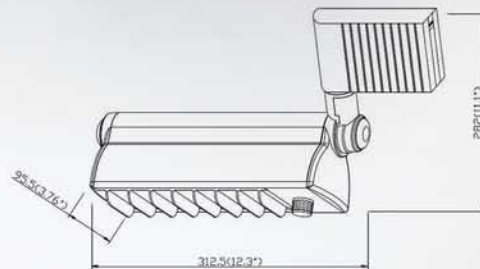

Fluorescent Track Lights LFL and CFL

DIMMABLE T5 HO TRACK LIGHTS

TW-0239 T5 HO 2X39 Watts Length 38¹/₂" Width 3⁷/₈" Height 7¹/₂"

TW-0254 T5 HO 2X54 Watts Length 50" Width 3⁷/₈" Height 7¹/₂"

STATE OF ART DIMMABLE BALLASTS

Model:TCF335M(Track type)
Socket:G24 Base
Watt:26W
Size:L10-1/2"xW3-7/8"xH7-1/2"

TCF-335M : Non Dimming track Light for 1 X 26 watts compact fluorescent

TCF-111D

TCF111D : Dimmable track light for 1 X42 or 32 or 26 watts compact fluorescent,
With Access Bar