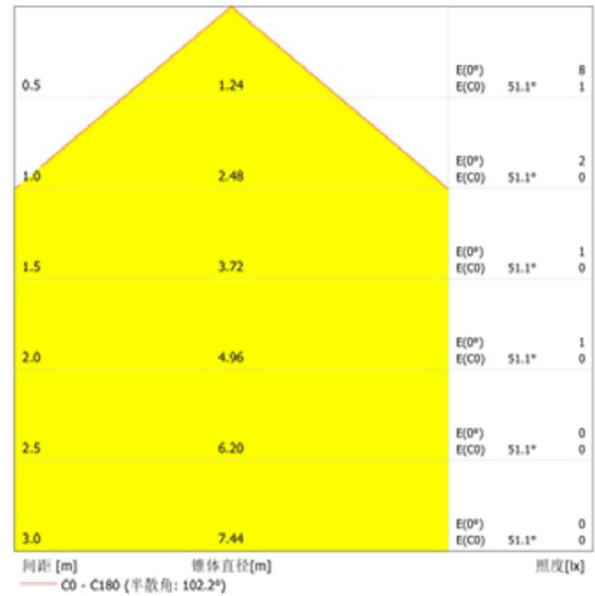

3" Retrofit Lights - Recessed Housing

Shape: Round or Square
Color: White
Wattage: 9 (replaces 60W bulb)
Lumens: 700-800
Triac Dimmable 10-130 VAC
GU10 connection
Color Temp: 3000K, 4000K, 5000K
CRI >80
Beam Angle: 110°
LED Type: SMD2835
Die-cast aluminum housing
Polycarbonate lens
Rated for wet locations
ETL listed
Voltage: 100-130 VAC
Working Temp: -20° - +40°
Lamp Shell Temp: <55° C
Power Factor: >0.95
Lifespan: 50,000 hours
5 year warranty
Estimated Yearly Energy: \$2-\$3

Item Codes

LROK-330-D9-(W/B/SN)-GS	Round 3" 9W, 3000K, Dim, (white/black/satin nickel)
LROK-340-D9-(W/B/SN)-GS	Round 3" 9W, 4000K, Dim, (white/black/satin nickel)
LROK-350-D9-(W/B/SN)-GS	Round 3" 9W, 5000K, Dim, (white/black/satin nickel)
LROK-330Q-D9-(W/B/SN)-GS	Square 3" 9W, 3000K, Dim, (white/black/satin nickel)
LROK-340Q-D9-(W/B/SN)-GS	Square 3" 9 W, 4000K, Dim, (white/black/satin nickel)
LROK-350Q-D9-(W/B/SN)-GS	Square 3" 9 W, 5000K, Dim, (white/black/satin nickel)

3" Retrofit Lights - Recessed Housing

Mod.No.	9W
Dimmable	Triac Dimmable
Input	AC100-130V
Lumens	700-750lm
Efficacy	80lm/W
Beam Angel	120°
CCT	3000K, 4000K/6000K
CRI	> 80Ra or 90Ra
Power Factor	PF >0.95
LED Chip Brand	SOUEL
LED PACKAGE	SOUEL SMD2835 1W/PCS
LED QUANTITY	14pcs
LED DRIVER	Goldsun UL driver
OPERATING LIFE	50000hours
DIMENSIONS (mm)	88*88*65
Cut-out Size	
MATERIALS	Pure Aluminum + PC
COLOR / FINISH	White / Nickle Satin / Black
Qty / Ctn	
Ctn Size	

Round

Photometrics

Square

Photometrics