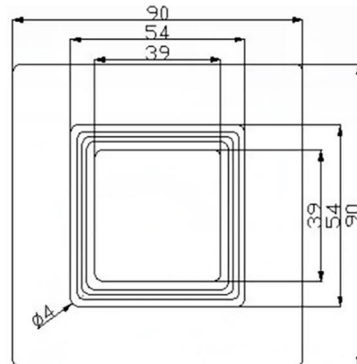

3" Retrofit Lights - Recessed Housing

Shape: Round or Square
Color: White
Wattage: 9 (replaces 60W bulb)
Lumens: 700-800
Triac Dimmable 10-130 VAC
GU10 connection
Color Temp: 3000K, 4000K, 5000K
CRI >80
Beam Angle: 110°
LED Type: SMD2835
Die-cast aluminum housing
Polycarbonate lens
Rated for wet locations
ETL listed
Voltage: 100-130 VAC
Working Temp: -20° - +40°
Lamp Shell Temp: <55° C
Power Factor: >0.95
Lifespan: 50,000 hours
5 year warranty
Estimated Yearly Energy: \$2-\$3

Item Codes

LROK-330-D9-(W/B/SN)-GS	Round 3" 9W, 3000K, Dim, (white/black/satin nickel)
LROK-340-D9-(W/B/SN)-GS	Round 3" 9W, 4000K, Dim, (white/black/satin nickel)
LROK-350-D9-(W/B/SN)-GS	Round 3" 9W, 5000K, Dim, (white/black/satin nickel)
LROK-330Q-D9-(W/B/SN)-GS	Square 3" 9W, 3000K, Dim, (white/black/satin nickel)
LROK-340Q-D9-(W/B/SN)-GS	Square 3" 9 W, 4000K, Dim, (white/black/satin nickel)
LROK-350Q-D9-(W/B/SN)-GS	Square 3" 9 W, 5000K, Dim, (white/black/satin nickel)

3" Retrofit Lights - Recessed Housing

Mod.No.	9W
Dimmable	Triac Dimmable
Input	AC100-130V
Lumens	700-750lm
Efficacy	80lm/W
Beam Angel	120°
CCT	3000K, 4000K/6000K
CRI	> 80Ra or 90Ra
Power Factor	PF >0.95
LED Chip Brand	SOUEL
LED PACKAGE	SOUEL SMD2835 1W/PCS
LED QUANTITY	14pcs
LED DRIVER	Goldsun UL driver
OPERATING LIFE	50000hours
DIMENSIONS (mm)	88*88*65
Cut-out Size	
MATERIALS	Pure Aluminum + PC
COLOR / FINISH	White / Nickle Satin / Black
Qty / Ctn	
Ctn Size	

Round

Photometrics

Square

Photometrics