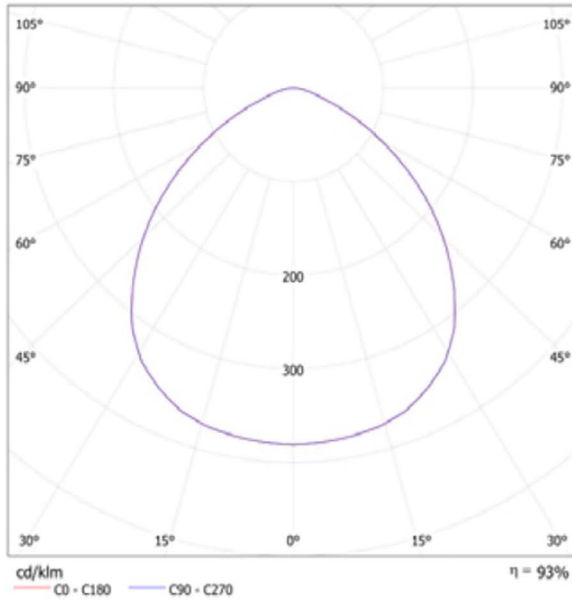

3" Retrofit Lights - Recessed Housing

Shape: Round or Square
Color: White
Wattage: 9 (replaces 60W bulb)
Lumens: 700-800
Triac Dimmable 10-130 VAC
GU10 connection
Color Temp: 3000K, 4000K, 5000K
CRI >80
Beam Angle: 110°
LED Type: SMD2835
Die-cast aluminum housing
Polycarbonate lens
Rated for wet locations
ETL listed
Voltage: 100-130 VAC
Working Temp: -20° - +40°
Lamp Shell Temp: <55° C
Power Factor: >0.95
Lifespan: 50,000 hours
5 year warranty
Estimated Yearly Energy: \$2-\$3

Item Codes

LROK-330-D9-(W/B/SN)-GS	Round 3" 9W, 3000K, Dim, (white/black/satin nickel)
LROK-340-D9-(W/B/SN)-GS	Round 3" 9W, 4000K, Dim, (white/black/satin nickel)
LROK-350-D9-(W/B/SN)-GS	Round 3" 9W, 5000K, Dim, (white/black/satin nickel)
LROK-330Q-D9-(W/B/SN)-GS	Square 3" 9W, 3000K, Dim, (white/black/satin nickel)
LROK-340Q-D9-(W/B/SN)-GS	Square 3" 9 W, 4000K, Dim, (white/black/satin nickel)
LROK-350Q-D9-(W/B/SN)-GS	Square 3" 9 W, 5000K, Dim, (white/black/satin nickel)

3" Retrofit Lights - Recessed Housing

Mod.No.	9W
Dimmable	Triac Dimmable
Input	AC100-130V
Lumens	700-750lm
Efficacy	80lm/W
Beam Angel	120°
CCT	3000K, 4000K/6000K
CRI	> 80Ra or 90Ra
Power Factor	PF >0.95
LED Chip Brand	SOUEL
LED PACKAGE	SOUEL SMD2835 1W/PCS
LED QUANTITY	14pcs
LED DRIVER	Goldsun UL driver
OPERATING LIFE	50000hours
DIMENSIONS (mm)	88*88*65
Cut-out Size	
MATERIALS	Pure Aluminum + PC
COLOR / FINISH	White / Nickle Satin / Black
Qty / Ctn	
Ctn Size	

Round

Photometrics

Square

Photometrics