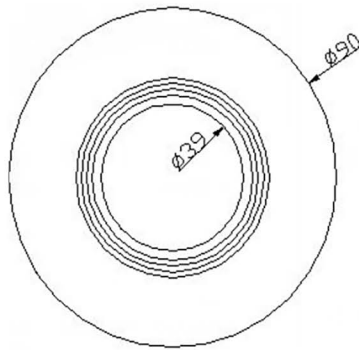

3" Retrofit Lights - Recessed Housing

Shape: Round or Square
Color: White
Wattage: 9 (replaces 60W bulb)
Lumens: 700-800
Triac Dimmable 10-130 VAC
GU10 connection
Color Temp: 3000K, 4000K, 5000K
CRI >80
Beam Angle: 110°
LED Type: SMD2835
Die-cast aluminum housing
Polycarbonate lens
Rated for wet locations
ETL listed
Voltage: 100-130 VAC
Working Temp: -20° - +40°
Lamp Shell Temp: <55° C
Power Factor: >0.95
Lifespan: 50,000 hours
5 year warranty
Estimated Yearly Energy: \$2-\$3

Item Codes

LROK-330-D9-(W/B/SN)-GS	Round 3" 9W, 3000K, Dim, (white/black/satin nickel)
LROK-340-D9-(W/B/SN)-GS	Round 3" 9W, 4000K, Dim, (white/black/satin nickel)
LROK-350-D9-(W/B/SN)-GS	Round 3" 9W, 5000K, Dim, (white/black/satin nickel)
LROK-330Q-D9-(W/B/SN)-GS	Square 3" 9W, 3000K, Dim, (white/black/satin nickel)
LROK-340Q-D9-(W/B/SN)-GS	Square 3" 9 W, 4000K, Dim, (white/black/satin nickel)
LROK-350Q-D9-(W/B/SN)-GS	Square 3" 9 W, 5000K, Dim, (white/black/satin nickel)

3" Retrofit Lights - Recessed Housing

Mod.No.	9W
Dimmable	Triac Dimmable
Input	AC100-130V
Lumens	700-750lm
Efficacy	80lm/W
Beam Angel	120°
CCT	3000K, 4000K/6000K
CRI	> 80Ra or 90Ra
Power Factor	PF >0.95
LED Chip Brand	SOUEL
LED PACKAGE	SOUEL SMD2835 1W/PCS
LED QUANTITY	14pcs
LED DRIVER	Goldsun UL driver
OPERATING LIFE	50000hours
DIMENSIONS (mm)	88*88*65
Cut-out Size	
MATERIALS	Pure Aluminum + PC
COLOR / FINISH	White / Nickle Satin / Black
Qty / Ctn	
Ctn Size	

Round

Photometrics

Square

Photometrics