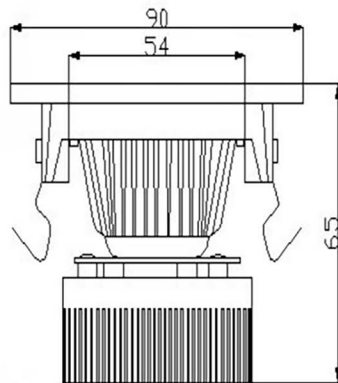

3" Retrofit Lights - Recessed Housing

Shape: Round or Square
Color: White
Wattage: 9 (replaces 60W bulb)
Lumens: 700-800
Triac Dimmable 10-130 VAC
GU10 connection
Color Temp: 3000K, 4000K, 5000K
CRI >80
Beam Angle: 110°
LED Type: SMD2835
Die-cast aluminum housing
Polycarbonate lens
Rated for wet locations
ETL listed
Voltage: 100-130 VAC
Working Temp: -20° - +40°
Lamp Shell Temp: <55° C
Power Factor: >0.95
Lifespan: 50,000 hours
5 year warranty
Estimated Yearly Energy: \$2-\$3

Item Codes

LROK-330-D9-(W/B/SN)-GS	Round 3" 9W, 3000K, Dim, (white/black/satin nickel)
LROK-340-D9-(W/B/SN)-GS	Round 3" 9W, 4000K, Dim, (white/black/satin nickel)
LROK-350-D9-(W/B/SN)-GS	Round 3" 9W, 5000K, Dim, (white/black/satin nickel)
LROK-330Q-D9-(W/B/SN)-GS	Square 3" 9W, 3000K, Dim, (white/black/satin nickel)
LROK-340Q-D9-(W/B/SN)-GS	Square 3" 9 W, 4000K, Dim, (white/black/satin nickel)
LROK-350Q-D9-(W/B/SN)-GS	Square 3" 9 W, 5000K, Dim, (white/black/satin nickel)

3" Retrofit Lights - Recessed Housing

Mod.No.	9W
Dimmable	Triac Dimmable
Input	AC100-130V
Lumens	700-750lm
Efficacy	80lm/W
Beam Angel	120°
CCT	3000K, 4000K/6000K
CRI	> 80Ra or 90Ra
Power Factor	PF >0.95
LED Chip Brand	SOUEL
LED PACKAGE	SOUEL SMD2835 1W/PCS
LED QUANTITY	14pcs
LED DRIVER	Goldsun UL driver
OPERATING LIFE	50000hours
DIMENSIONS (mm)	88*88*65
Cut-out Size	
MATERIALS	Pure Aluminum + PC
COLOR / FINISH	White / Nickle Satin / Black
Qty / Ctn	
Ctn Size	