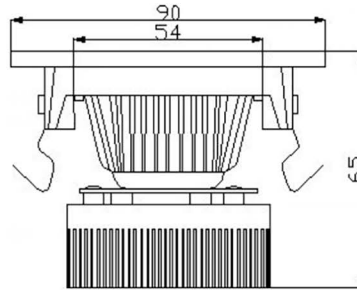

3" Retrofit Lights - Recessed Housing

Shape: Round or Square
Color: White
Wattage: 9 (replaces 60W bulb)
Lumens: 700-800
Triac Dimmable 10-130 VAC
GU10 connection
Color Temp: 3000K, 4000K, 5000K
CRI >80
Beam Angle: 110°
LED Type: SMD2835
Die-cast aluminum housing
Polycarbonate lens
Rated for wet locations
ETL listed
Voltage: 100-130 VAC
Working Temp: -20° - +40°
Lamp Shell Temp: <55° C
Power Factor: >0.95
Lifespan: 50,000 hours
5 year warranty
Estimated Yearly Energy: \$2-\$3

Item Codes

LROK-330-D9-(W/B/SN)-GS	Round 3" 9W, 3000K, Dim, (white/black/satin nickel)
LROK-340-D9-(W/B/SN)-GS	Round 3" 9W, 4000K, Dim, (white/black/satin nickel)
LROK-350-D9-(W/B/SN)-GS	Round 3" 9W, 5000K, Dim, (white/black/satin nickel)
LROK-330Q-D9-(W/B/SN)-GS	Square 3" 9W, 3000K, Dim, (white/black/satin nickel)
LROK-340Q-D9-(W/B/SN)-GS	Square 3" 9 W, 4000K, Dim, (white/black/satin nickel)
LROK-350Q-D9-(W/B/SN)-GS	Square 3" 9 W, 5000K, Dim, (white/black/satin nickel)

3" Retrofit Lights - Recessed Housing

Mod.No.	9W
Dimmable	Triac Dimmable
Input	AC100-130V
Lumens	700-750lm
Efficacy	80lm/W
Beam Angel	120°
CCT	3000K, 4000K/6000K
CRI	> 80Ra or 90Ra
Power Factor	PF >0.95
LED Chip Brand	SOUEL
LED PACKAGE	SOUEL SMD2835 1W/PCS
LED QUANTITY	14pcs
LED DRIVER	Goldsun UL driver
OPERATING LIFE	50000hours
DIMENSIONS (mm)	88*88*65
Cut-out Size	
MATERIALS	Pure Aluminum + PC
COLOR / FINISH	White / Nickle Satin / Black
Qty / Ctn	
Ctn Size	