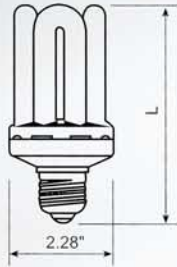

Compact Fluorescent

4U Super Short