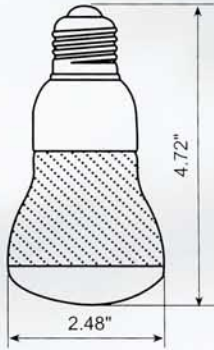

Our Gimble Rings Trims to Hold R30-Recess Lighting 6"

DNT641W/R

DNT641B/R

DNT641G/R

DNT641C/R

DNT641SN/R

Compact Fluorescent

R20 Self Ballast Bulbs