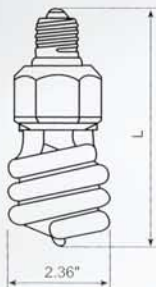

Compact Fluorescent

Spiral Self-Ballast Bulbs

Voltage: 110-130v/60hz
Base : E27
Life : 8,000Hrs
Replace 75-125W Incandescent

Items	Watts	Color Temp	Lumen	Length(L)
PS25/64	25	6400K	1450	5.70"
PS25/41	25	4100K	1450	5.70"
PS25/35	25	3500K	1450	5.70"
PS25/27	25	2700K	1450	5.70"
PS18/64	18	6400K	1100	5.51"
PS18/35	18	3500K	1100	5.51"
PS18/27	18	2700K	1100	5.51"