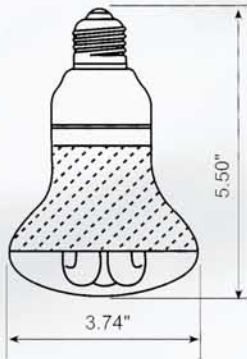

Our Gimble Rings Trims to Hold R40-Recess Lighting 6"

DNT642W/R

DNT642B/R

DNT642G/R

DNT642C/R

DNT642SN/R

Compact Fluorescent

R30 Self Ballast Bulbs