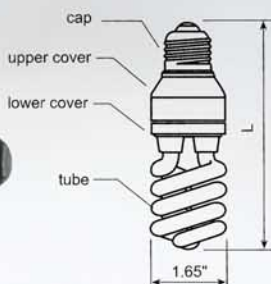

Mini-Spiral Self-Ballast Bulbs

Voltage: 110-130v/60hz
Base : E27
Life : 8,000Hrs
Replace 45-75W Incandescent

Items	Watts	Color Temp	Lumen	Length(L)
PSM15/64	15	6400K	900	5.00"
PSM15/41	15	4100K	900	5.00"
PSM15/27	15	2700K	900	5.00"
PSM11/64	11	6400K	610	4.72"
PSM11/41	11	4100K	610	4.72"
PSM11/35	11	3500K	610	4.72"
PSM11/27	11	2700K	610	4.72"