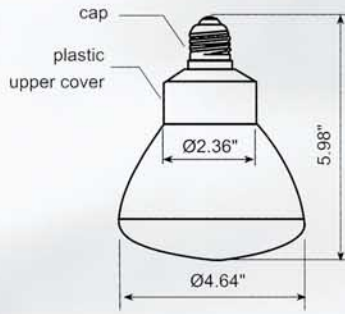

Compact Fluorescent

R40 Self Ballast Bulbs

Voltage: 110-130v/60hz

Base :E27

Life :8,000Hrs

Replace 75-120W Incandescent

Frost

Clear

Items	Watts	Color Temp	Lumen	Reflector
R40P25/64F	25	6400K	950	Frost
R40P25/64C	25	6400K	1100	Clear
R40P25/41F	25	4100K	950	Frost
R40P25/41C	25	4100K	1100	Clear
R40P25/35F	25	3500K	950	Frost
R40P25/35C	25	3500K	1100	Clear
R40P25/27F	25	2700K	950	Frost
R40P25/27C	25	2700K	1100	Clear
R40P20/64F	20	6400K	750	Frost
R40P20/64C	20	6400K	850	Clear
R40P20/41F	20	4100K	750	Frost
R40P20/41C	20	4100K	850	Clear
R40P20/35F	20	3500K	750	Frost
R40P20/35C	20	3500K	850	Clear
R40P20/27F	20	2700K	750	Frost
R40P20/27C	20	2700K	850	Clear

Our Gimble Rings Trims to Hold R40-Recess Lighting 6"

DNT642W/R

DNT642B/R

DNT642G/R

DNT642C/R

DNT642SN/R