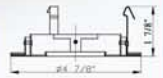

DNT 48 W
Eyeball
White
PAR20/R20