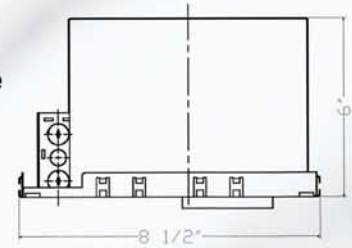

DN-04 ICAT
New Construction Line Voltage
Air Tight IC Housing
Socket:E27
Lamp:PAR20/R20