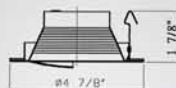

DNT 42 P
Step Glass
Frost Pink
PAR20/R20

RECESS LIGHT LINE VOLTAGE 4"