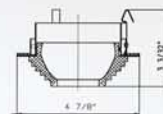

DNT 49 WW
White Wall Washer
White Ring
PAR20/R20