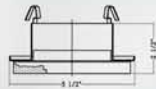

DNT 42 F
Step Glass
Frost White
PAR20/R20