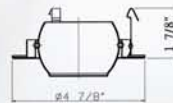

DNT46C/R
DNT 46 C
Gimbal Ring
Chrome
PAR20/R20