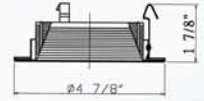

DNT 40 W
White Baffle
White Ring
PAR20/R20