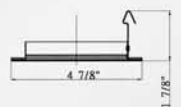

DNT44D
DNT44D/C

Drop Opal Shower
PAR20/R20
White