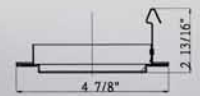

4" Housing System: Shower Trims

4" Housing System: Shower Trims

Using Compact Fluorescent and regular A type Bulb

PSM11
11W mini-screw

P4US15
15W,4U

Albalite with Reflector

Fresnel with Reflector

Drop Opal with Reflector

If Using Reflector R & PAR Bulb
Take reference to our recess lighting book.

DNT44A
DNT44A/C

Albalite Shower
PAR20/R20
White

DNT44AG
DNT44AG/C

Albalite Shower
PAR20/R20
Gold

DNT44AC
DNT44AC/C

Albalite Shower
PAR20/R20
Chrome

DNT44AS
DNT44AS/C

Albalite Shower
PAR20/R20
Satin Nickle

DNT44F
DNT44F/C

Fresnel Shower
PAR20/R20
White

DNT44FG
DNT44FG/C

Fresnel Shower
PAR20/R20
Gold

DNT44FC
DNT44FC/C

Fresnel Shower
PAR20/R20
Chrome

DNT44FS
DNT44FS/C

Fresnel Shower
PAR20/R20
Satin Nickle

DNT44D
DNT44D/C

Drop Opal Shower
PAR20/R20
White

DNT44DG
DNT44DG/C

Drop Opal Shower
PAR20/R20
Gold

DNT44DC
DNT44DC/C

Drop Opal Shower
PAR20/R20
Chrome

DNT44DS
DNT44DS/C

Drop Opal Shower
PAR20/R20
Satin Nickle