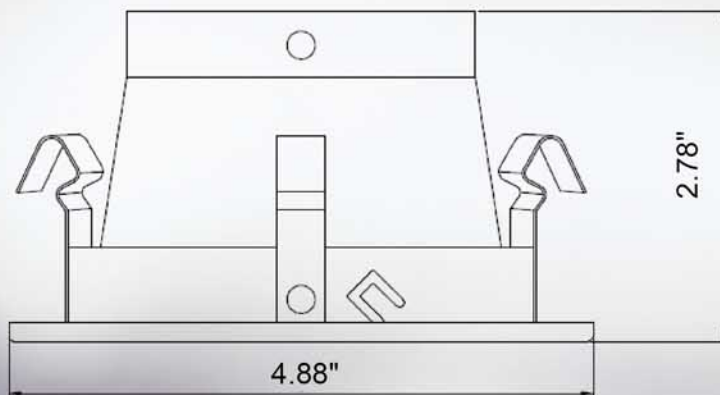

RECESS TRIMS FOR 4" LINE VOLTAGE HOUSING

RECESS LIGHT LINE VOLTAGE 4"

4 " Line Voltage Square Trims

For DN-04, DN-05, DN04-IC and DN04-ICAT housings
Lamps - PAR20 and R20
With Alzac chrome reflector

DNT-424SN -- Brush Nickel   DNT-424W -- White