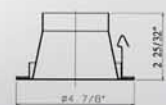

RECESS TRIMS FOR 4" LINE VOLTAGE HOUSING

RECESS LIGHT LINE VOLTAGE 4"