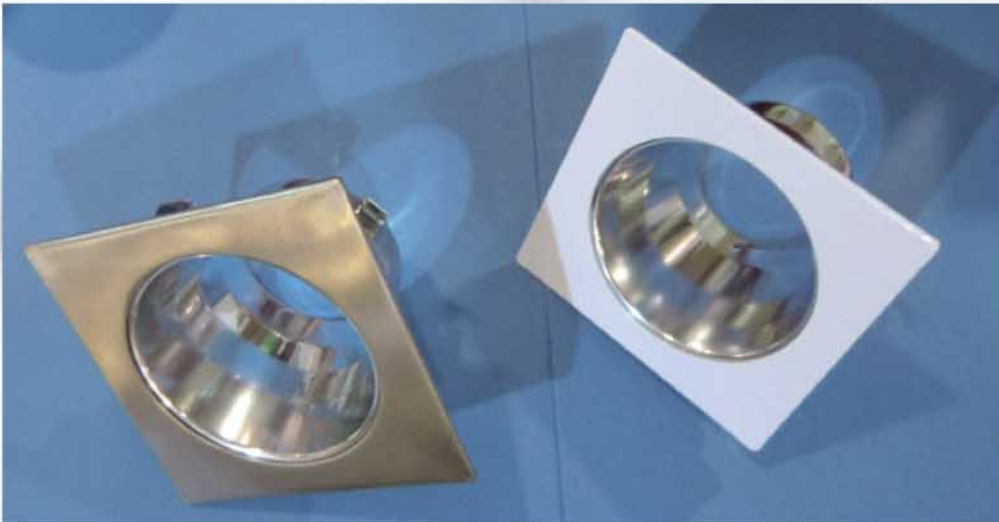

RECESS TRIMS FOR 4" LINE VOLTAGE HOUSING

RECESS LIGHT LINE VOLTAGE 4"

4 " Line Voltage Square Trims

For DN-04, DN-05, DN04-IC and DN04-ICAT housings
Lamps - PAR20 and R20
With Alzac chrome reflector

DNT-424SN -- Brush Nickel   DNT-424W -- White