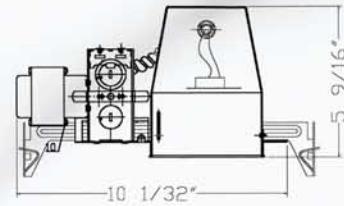

Description: Small aperture housing for providing accent and task lighting.

Housing Features:

- 1.Integral thermal protector guards against misuse of insulation material and improper lamping.
- 2.Junction Box is listed for through branch circuit wiring and has seven 1/2" knockouts and four Romex knockouts with true pryout slots. Romex knockouts include built in strain relief and require no additional clamps.

Installation Features:

- 1.Housing can be removed from plaster frame for junction box access.
- 2.Pre-installed, captive bar hangers allow housing to be positioned at any point within a 24" joist span. Score lines provided for easy field shortening for 12" joists.
- 3.Unique arrowhead design provides "Nainless" installation. Bar hangers can be repositioned 90° without tools. Hangers fit onto T-Bar spline for quick alignment and can be permanently secured with optional T-Bar clip.

listings:UL Damp Location UL Feed Through CSA Certified IP Rated