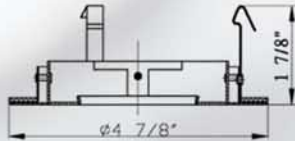

4" Housing System: Gimble Ring Trims

For Compact Fluorescent Reflector Bulb

R20 P11(11W)

Incandescent R20, Halogen PAR20 Bulbs.

DNT46G/R
Gimbal Ring
Gold
PAR20/R20