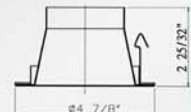

DNT 43 W
Slot Aperture
White
PAR20/R20