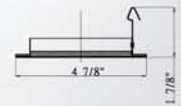

DNT44F
DNT44F/C

Fresnel Shower
PAR20/R20
White