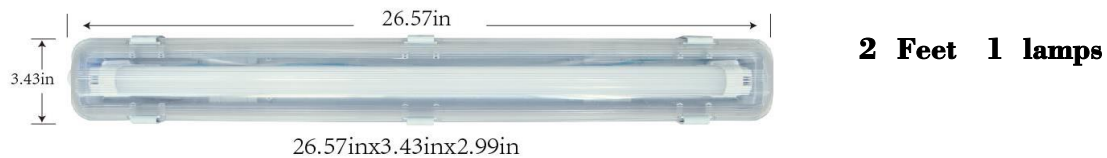

Vapor proof Dough form Lights

• Fixtures only, Housing LED T8 tubes

ITEM CODES

LTD-H21A
 LTD-H22A
 LTD-H41A
 LTD-H42A

G13 Toumstone socket

For 1 lamp LED 2 feet T8 tubes
 For 2 lamp LED 2 feet T8 tubes
 For 1 lamp LED 4 feet T8 tubes
 For 2 lamp LED 4 feet T8 tubes