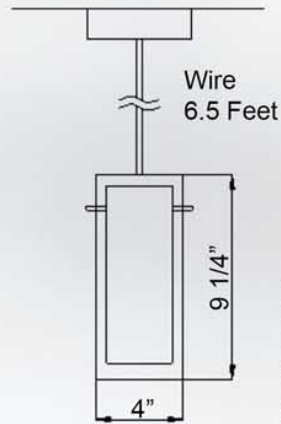

# Pendant Lighting

**PJ108**  
Jade Delight

**PJ106**  
Aqua Virtue

**PJ107**  
Orange CoCo

Inner Glass : 3" x 8"  
E27 Socket  
Spril CFL 18 W, 25 W  
A Lamp 60 W

**PJ1054**

**PJ1053**

**PJ1052**