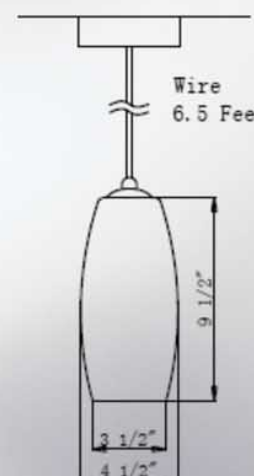

## PJ102

Jolly Feast

E27 Socket  
Spiral CFL 18 W, 25 W  
A Lamp 60 W

## PJ104

Watermelon

E27 Socket  
Spiral CFL 18 W, 25 W  
A Lamp 60 W