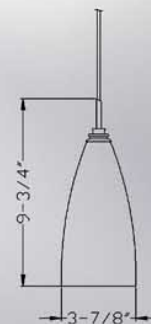

Pendant Lighting

Swirling Mars Torpedo

PCG-012SN   Socket: E27
Lamps: A Type 60W
Compact Fluorescent
Spiral 25W