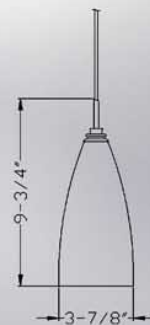

Splash Marked Torpedo

PCG-027SN   Socket: E27
Lamps: A Type 60W
Compact Fluorescent
Spiral 25W