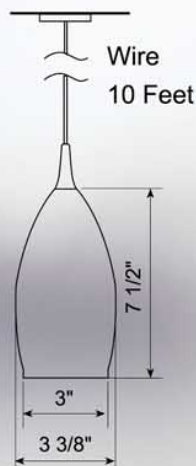

Pendant Lighting

P4A-030SN

Flourishing Cube

Socket: E27
Lamps: A Type 75W
Compact Fluorescent
Spiral 25W

Cherry Goblet

Socket: E14
Lamps: A Type 75W
Compact Fluorescent
Spiral 25W

Honey Horn Curly Edge

Socket: E27
Lamps: A Type 75W
Compact Fluorescent
Spiral 25W

P6A