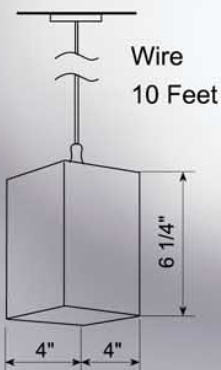

Pendant Lighting

P4A-030SN

Flourishing Cube

Socket: E27
Lamps: A Type 75W
Compact Fluorescent
Spiral 25W

Cherry Goblet

Socket: E14
Lamps: A Type 75W
Compact Fluorescent
Spiral 25W

Honey Horn Curly Edge

Socket: E27
Lamps: A Type 75W
Compact Fluorescent
Spiral 25W