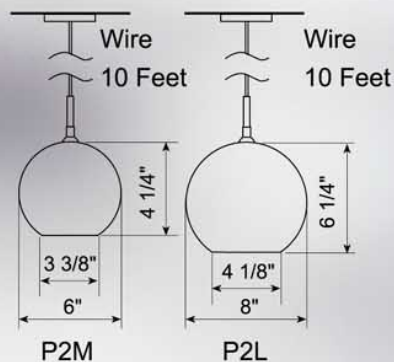

Pendant Lighting

Socket: E27
Lamps: A Type 75W
Compact Fluorescent
Spiral 25W

Socket: E27
Lamps: A Type 75W
Compact Fluorescent
Spiral 25W

Socket: E27
Lamps: A Type 100W
Compact Fluorescent
Spiral 25W

P2L-026SN
School Of Fish Chiseled Ball

Socket: E27
Lamps: A Type 100W
Compact Fluorescent
Spiral 25W

P2L-082SN
Fresh Coral Ball

Socket: E27
Lamps: A Type 100W
Compact Fluorescent
Spiral 25W