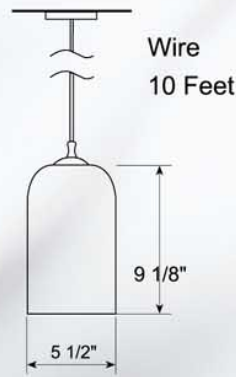

Spiral 25W

P9A

Track Adaptor

Canopy  
Diam:5"  
Height:3/4"

Lights Off

Lights On

**P9A-026SN**  
**Feather Chiseled White Bell**

Socket: E27