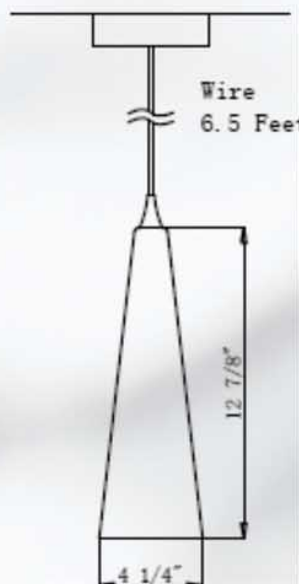

Pendant Lighting

PJ101

Vintage Aroma

E27 Socket
Spiral CFL 18 W, 25 W
A Lamp 60 W