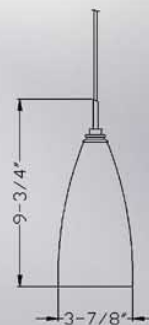

Flourishing Torpedo

PCG-030SN   Socket: E27
Lamps: A Type 60W
Compact Fluorescent
Spiral 25W