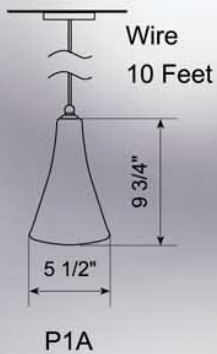

Track Adaptor

Canopy

Diam:5"

Height:3/4"