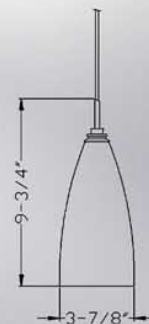

Cherry Torpedo

PCG-036SN   Socket: E27
Lamps: A Type 60W
Compact Fluorescent
Spiral 25W