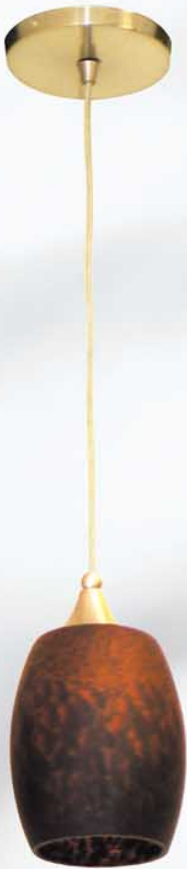

Pendant Lighting

Pendant Lighting

P99-108G