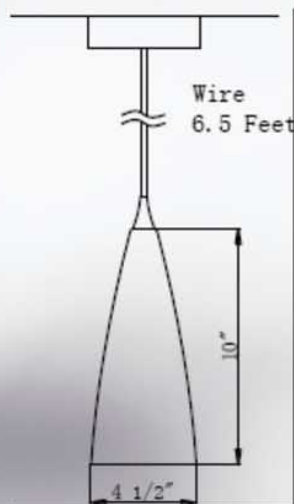

PJ102

Jolly Feast

E27 Socket
Spiral CFL 18 W, 25 W
A Lamp 60 W