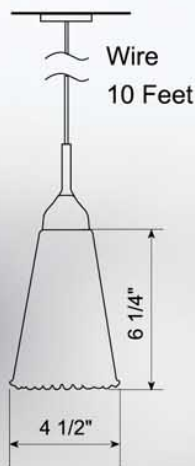

**P8A-085SH**

**Honey Horn Curly Edge**

Socket: E27  
Lamps: A Type 75W  
Compact Fluorescent  
Spiral 25W

P4A

P6A

P8A

Track Adaptor

Canopy  
Diam:5"  
Height:3/4"