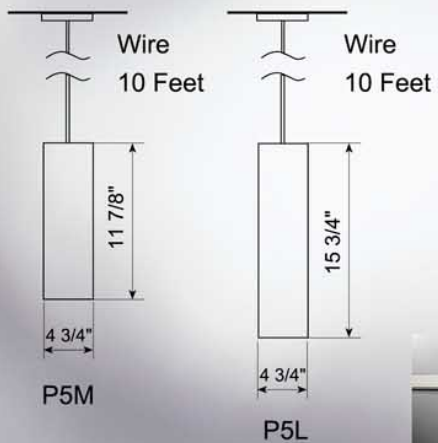

Pendant Lighting

P5M-050SH Red Ripple Tube

Socket: E27
Lamps: A Type 100W
Compact Fluorescent
Spiral 25W

P5M-040SH

Hazel Marble Tube

Socket: E27
Lamps: A Type 100W
Compact Fluorescent
Spiral 25W

P5L-037SH

Romantic Red Lines Tube

Socket: E27
Lamps: A Type 100W
Compact Fluorescent
Spiral 25W