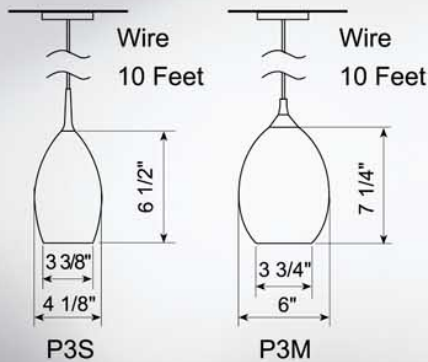

Diam:5"

Height:3/4"