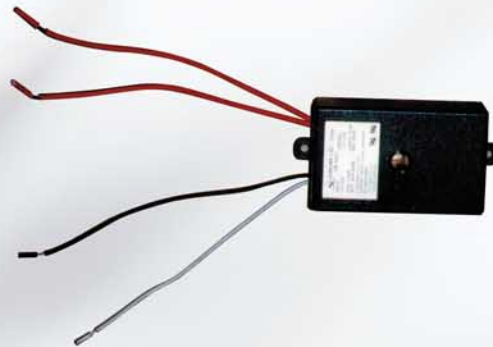

Electronic Transformer

ELECTRONIC
TRANSFORMER 50W/60W 12V

ELECTRONIC
TRANSFORMER 80W 12V

ELECTRONIC
TRANSFORMER 105W 12V

ELECTRONIC
TRANSFORMER 150W 12V

CL-CP-W : CL type low voltage canopy
12V, 50 W, White (Page 76)

CL-CP-B : CL type low voltage canopy
12V, 50 W, Black (Page 76)

TLP-CP-SN : TLP type low voltage canopy
12V, 50 W, Brush Nickel (Page 92)

TLP-CP-W : TLP type low voltage canopy
12V, 50 W, White (Page 92)