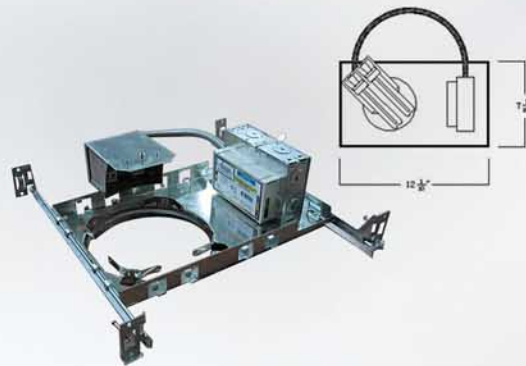

### Housing Features

- For Non-Insulated ceiling or 3" space between Housing and Insulation
- Thermally Protected
- Wire Through Junction Box
- Four Romex pry-outs with strain relief
- Adjustable Hanger Bar with 16" to 24" joist span
- Housing adjusts to accommodate up to 2" thick ceilings

### Listings

- UL Damp Location, Feed Through
- CSA Certified