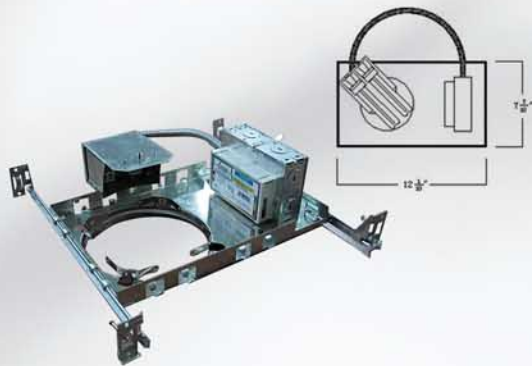

## DP626N-2HU : Non Dimming DD626N-2HU : Dimmable

NON-IC, NEW CONSTRUCTION, HORIZONTAL

Lamps: 2x26 Watt CFL

Ballast: Advance HPF, 120-277 Intellivolt

Dimming Ballast: Deep Roof 98/99% HPF, 100-277 VAC input  
1-100% Dimmable, 0-10 VDC interface

### Housing Features

- For Non-Insulated ceiling or 3" space between Housing and Insulation
- Thermally Protected
- Wire Through Junction Box
- Four Romex pry-outs with strain relief
- Adjustable Hanger Bar with 16" to 24" joist span
- Housing adjusts to accommodate up to 2" thick ceilings