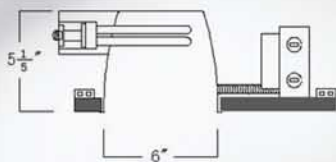

### Housing Features

- For Non-Insulated ceiling or 3" space between Housing and Insulation
- Thermally Protected
- Wire Through Junction Box
- Four Romex pry-outs with strain relief
- Adjustable Hanger Bar with 16" to 24" joist span
- Housing adjusts to accommodate up to 2" thick ceilings