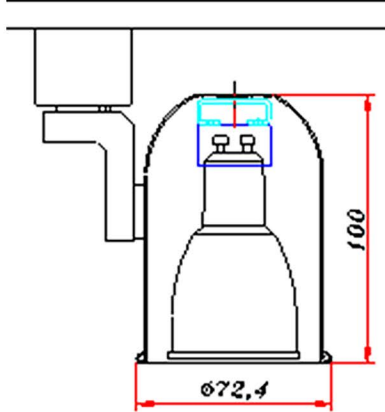

Track Lights GU10 Sockets , LED MR16 GU10

LED MR16 GU10 5-6 watts and 6-7 watts

Item No : TH-010GU,W3 (White)

TH-010GU,B3 (Black)

LED MR16 GU10 5-6 watts and 6-7 watts

Item No : TH-020GU,W3 (White)

TH-020GU,B3 (Black)

LED MR16 GU10 5-6 watts and 6-7 watts

Item No : TH-030GU,W3 (White)

TH-030GU,B3 (Black)

LED MR16 GU10 5-6 watts and 6-7 watts

Item No : TH-040GU,W3 (White)

TH-040GU,B3 (Black)

TH-040GU,SN3 (Brush Nickle)

Track Lights GU10 Sockets , LED MR16 GU10