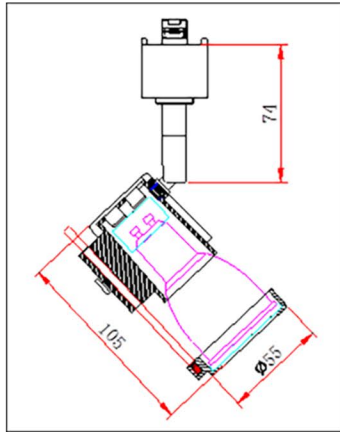

Track Lights GU10 Sockets , LED MR16 GU10

LED MR16 GU10 5-6 watts and 6-7 watts

Item No : TH-010GU,W3 (White)

TH-010GU,B3 (Black)

LED MR16 GU10 5-6 watts and 6-7 watts

Item No : TH-020GU,W3 (White)

TH-020GU,B3 (Black)

LED MR16 GU10 5-6 watts and 6-7 watts

Item No : TH-030GU,W3 (White)

TH-030GU,B3 (Black)

LED MR16 GU10 5-6 watts and 6-7 watts

Item No : TH-040GU,W3 (White)

TH-040GU,B3 (Black)

TH-040GU,SN3 (Brush Nickle)

Track Lights GU10 Sockets , LED MR16 GU10