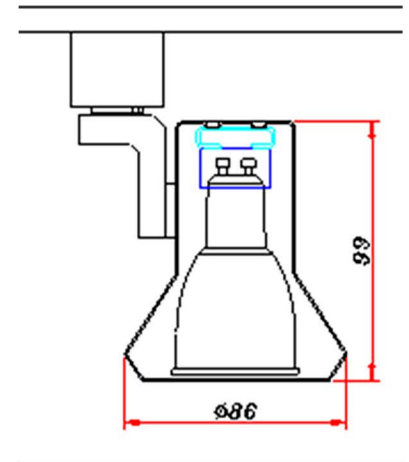

Track Lights GU10 Sockets , LED MR16 GU10

LED MR16 GU10 5-6 watts and 6-7 watts

Item No : TH-010GU,W3 (White)

TH-010GU,B3 (Black)

LED MR16 GU10 5-6 watts and 6-7 watts

Item No : TH-020GU,W3 (White)

TH-020GU,B3 (Black)

LED MR16 GU10 5-6 watts and 6-7 watts

Item No : TH-030GU,W3 (White)

TH-030GU,B3 (Black)

LED MR16 GU10 5-6 watts and 6-7 watts

Item No : TH-040GU,W3 (White)

TH-040GU,B3 (Black)

TH-040GU,SN3 (Brush Nickle)

Track Lights GU10 Sockets , LED MR16 GU10