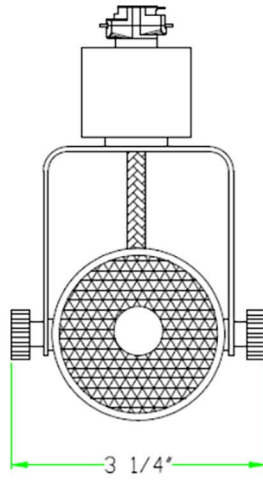

Track Lights GU10 Sockets , LED MR16 GU10

LED MR16 GU10 5-6 watts and 6-7 watts

Item No : TH-010GU,W3 (White)

TH-010GU,B3 (Black)

LED MR16 GU10 5-6 watts and 6-7 watts

Item No : TH-020GU,W3 (White)

TH-020GU,B3 (Black)

LED MR16 GU10 5-6 watts and 6-7 watts

Item No : TH-030GU,W3 (White)

TH-030GU,B3 (Black)

LED MR16 GU10 5-6 watts and 6-7 watts

Item No : TH-040GU,W3 (White)

TH-040GU,B3 (Black)

TH-040GU,SN3 (Brush Nickle)

Track Lights GU10 Sockets , LED MR16 GU10

LED MR16 GU10 5-6 watts and 6-7 watts

Item No : TH-109L,GU,W3 (White)

TH-109L,GU,B3 (Black)

TH-109L,GU,SN3 (Satin Nickel)

TH-109L,GU,G3 (Gold)

LED MR16 GU10 5-6 watts

Item No : TH-108GU,W3 (White)

TH-108GU,B3 (Black)