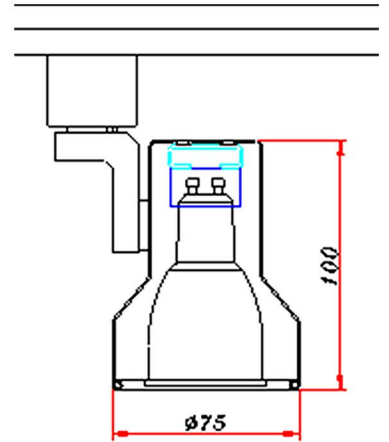

Track Lights GU10 Sockets , LED MR16 GU10

LED MR16 GU10 5-6 watts and 6-7 watts

Item No : TH-010GU,W3 (White)

TH-010GU,B3 (Black)

LED MR16 GU10 5-6 watts and 6-7 watts

Item No : TH-020GU,W3 (White)

TH-020GU,B3 (Black)

LED MR16 GU10 5-6 watts and 6-7 watts

Item No : TH-030GU,W3 (White)

TH-030GU,B3 (Black)

LED MR16 GU10 5-6 watts and 6-7 watts

Item No : TH-040GU,W3 (White)

TH-040GU,B3 (Black)

TH-040GU,SN3 (Brush Nickle)

Track Lights GU10 Sockets , LED MR16 GU10