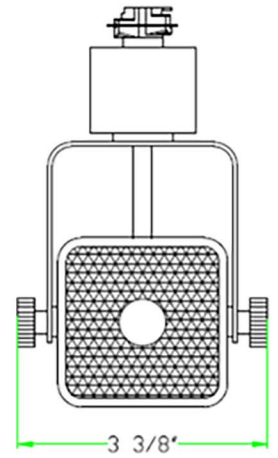

Track Lights GU10 Sockets , LED MR16 GU10

LED MR16 GU10 5-6 watts and 6-7 watts

Item No : TH-010GU,W3 (White)

TH-010GU,B3 (Black)

LED MR16 GU10 5-6 watts and 6-7 watts

Item No : TH-020GU,W3 (White)

TH-020GU,B3 (Black)

LED MR16 GU10 5-6 watts and 6-7 watts

Item No : TH-030GU,W3 (White)

TH-030GU,B3 (Black)

LED MR16 GU10 5-6 watts and 6-7 watts

Item No : TH-040GU,W3 (White)

TH-040GU,B3 (Black)

TH-040GU,SN3 (Brush Nickle)

Track Lights GU10 Sockets , LED MR16 GU10

LED MR16 GU10 5-6 watts and 6-7 watts

Item No : TH-109L,GU,W3 (White)

TH-109L,GU,B3 (Black)

TH-109L,GU,SN3 (Satin Nickel)

TH-109L,GU,G3 (Gold)

LED MR16 GU10 5-6 watts

Item No : TH-108GU,W3 (White)

TH-108GU,B3 (Black)