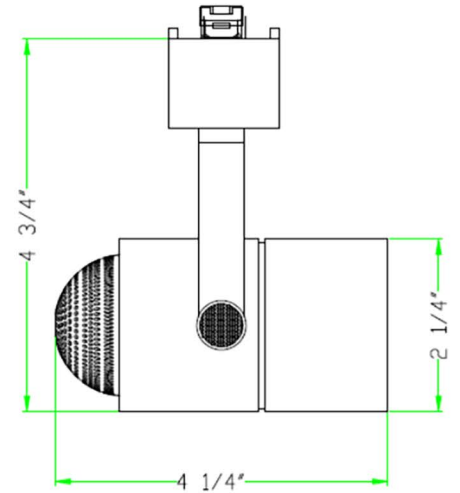

Track Lights GU10 Sockets , LED MR16 GU10

LED MR16 GU10 5-6 watts and 6-7 watts

Item No : TH-010GU,W3 (White)

TH-010GU,B3 (Black)

LED MR16 GU10 5-6 watts and 6-7 watts

Item No : TH-020GU,W3 (White)

TH-020GU,B3 (Black)

LED MR16 GU10 5-6 watts and 6-7 watts

Item No : TH-030GU,W3 (White)

TH-030GU,B3 (Black)

LED MR16 GU10 5-6 watts and 6-7 watts

Item No : TH-040GU,W3 (White)

TH-040GU,B3 (Black)

TH-040GU,SN3 (Brush Nickle)

Track Lights GU10 Sockets , LED MR16 GU10

LED MR16 GU10 5-6 watts and 6-7 watts

Item No : TH-109L,GU,W3 (White)

TH-109L,GU,B3 (Black)

TH-109L,GU,SN3 (Satin Nickel)

TH-109L,GU,G3 (Gold)

LED MR16 GU10 5-6 watts

Item No : TH-108GU,W3 (White)

TH-108GU,B3 (Black)