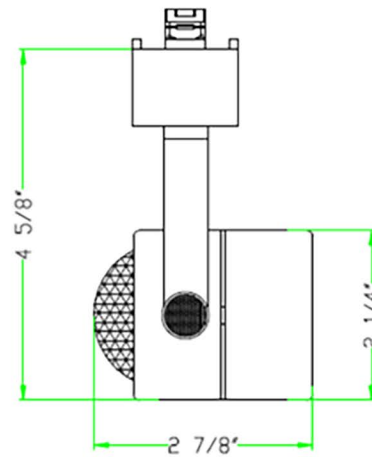

LED MR16 GU10 5-6 watts and 6-7 watts

Item No : TH-109L,GU,W3 (White)

TH-109L,GU,B3 (Black)

TH-109L,GU,SN3 (Satin Nickel)

TH-109L,GU,G3 (Gold)