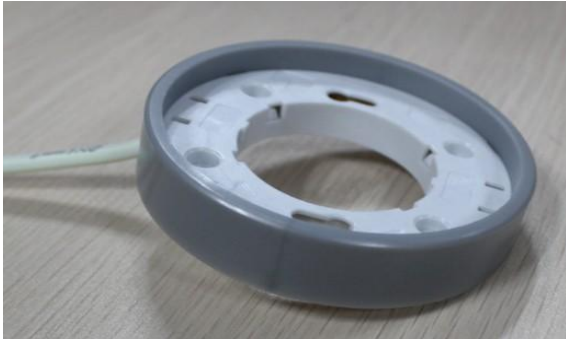

Warranty - 3 years

UL, ULc listed

Over power protection

Short circuit protection

Puck Socket :

PMMA cover for lens , 94% high light transmittance, make sure that the light spread is softly and balanced..

Electric circuit with PFC construction could effectively increase power factor more than 0.92,

and greatly decrease the harmonic current impulse, helpful for power saving.

Heating sink is designed base on "Module thermal balanced"and"Module thermal separation"

so that the heat in led and led driver be separated to assure driver and led longer life.

Aluminum alloy lamp housing with streamline outlook, made by high thermal conductivity and precision lathe,

could fully export the led quantity heat and reduce the light dissipation effectively.

CRI , light efficiency ,light degradation all in coincident with LM79 and LM80(energy saving star

Dust-proof up to IP6X

Gray socket

White socket

Item Codes :

LSP7W-WA :

white socket, Metal puck light, warm white 2700-3300 K

LSP7W-CA :

white socket, Metal puck light, cool white 4000-4500 K