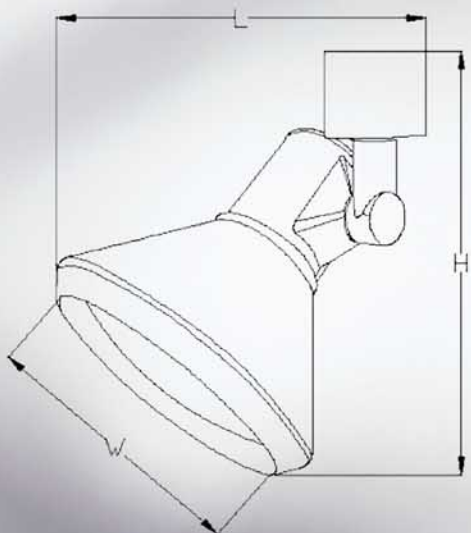

TH880	Large	Medium	Small
Length	8 3/4"	7"	4 1/2"
Width	6 3/8"	5 3/8"	3 1/8"
Height	8 7/8"	7 1/2"	6 1/4"

Track Lights Line Voltage

Power Search 880:

TH880L.W3

Lamps: PAR38, R40,
R40P25(CFL),
R40P20(CFL)

Finish : White