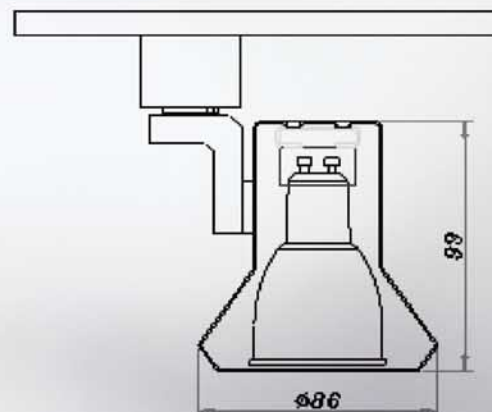

Item No : TH-040GU,W3 (white), TH-040GU,B3 (black),
TH-040GU,SN3 (Brush Nickle)
Name : Pro Trump