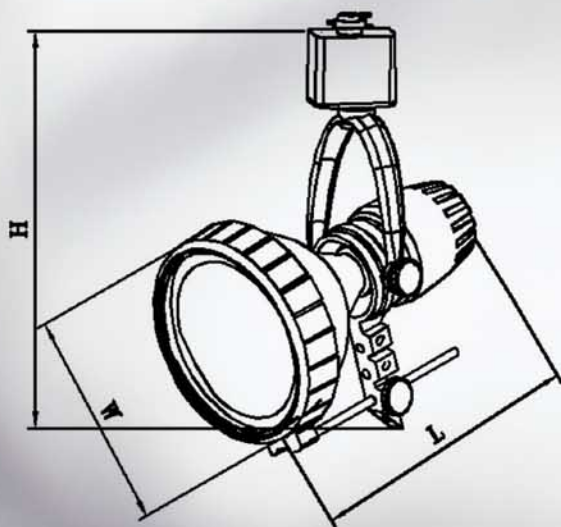

Item No : TH-040GU,W3 (white), TH-040GU,B3 (black),
TH-040GU,SN3 (Brush Nickle)
Name : Pro Trump

Track Lights Line Voltage

CUT SHEET OF TH720

Barndoor

Colorful tempered glass

Honey Comb

TH720	Large	Medium	Small
Length	6 3/4"	5 3/8"	5"
Width	5 1/4"	4 1/16"	2 7/8"
Height	8 1/4"	8 1/4"	8 1/4"