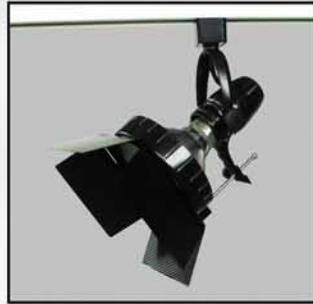

TH720L.B3.BD