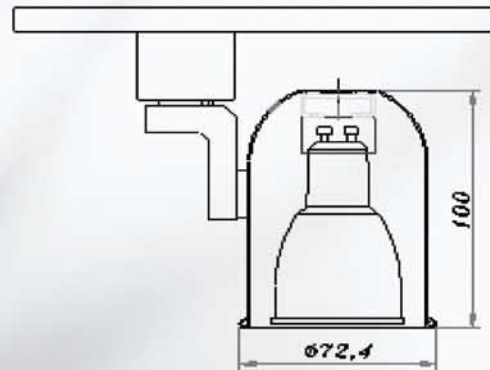

Item No : TH-040GU,W3 (white), TH-040GU,B3 (black),
TH-040GU,SN3 (Brush Nickle)
Name : Pro Trump

Track Lights Line Voltage

CUT SHEET OF TH720

Barndoor

Colorful tempered glass

Honey Comb

TH720	Large	Medium	Small
Length	6 3/4"	5 3/8"	5"
Width	5 1/4"	4 1/16"	2 7/8"
Height	8 1/4"	8 1/4"	8 1/4"