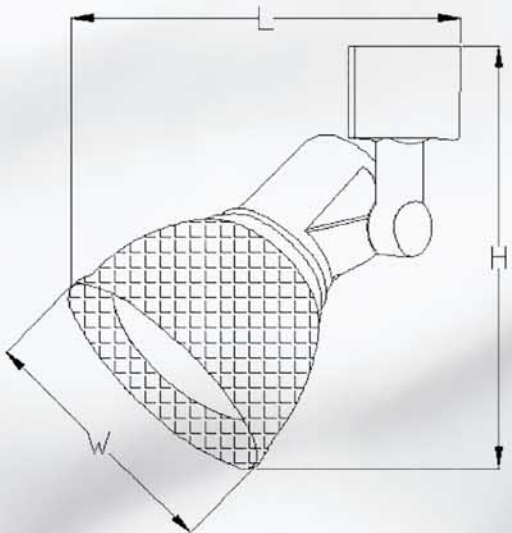

Track Lights Line Voltage

CUT SHEET OF TH880 AND TH960

TH960	Medium	Small
Length	7"	4 1/2"
Width	5 3/8"	3 1/8"
Height	7 1/2"	6 1/4"