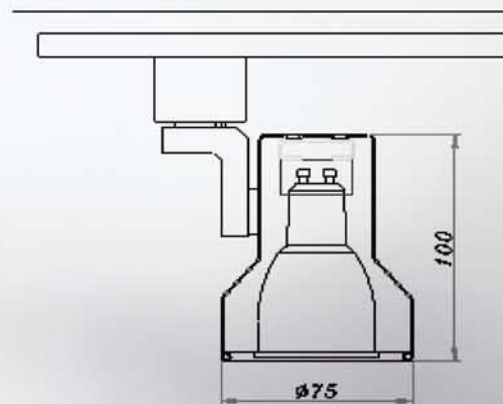

Item No : TH-020GU,W3 (white), TH-020GU,B3 (black)
Name : Step Chambers